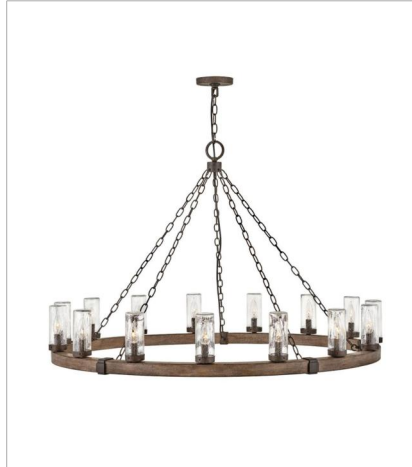

29209SQ
EXTRA LARGE SINGLE TIER
46" W, 30.5" H
Socketed
15-5w Cand. LED, 60w Equiv.