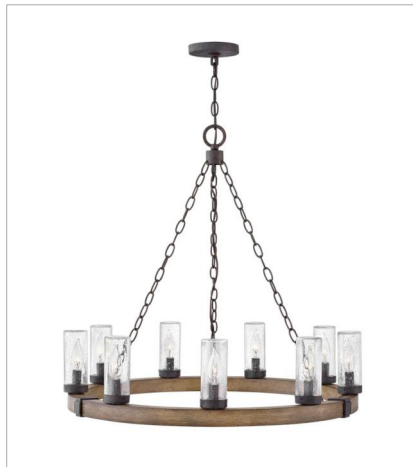

**FINISH:** Sequoia with Iron Rust accents  
**GLASS:** Clear Seedy, Etched

**5940SQ**  
SINGLE LIGHT VANITY  
5" W, 11" H  
Socketed  
1-10w Med. LED, 100w Equiv.

**5941SQ-LL**  
LARGE SINGLE LIGHT VANITY  
5" W, 20" H  
Socketed  
1-6w Med. LED \*Included

**29206SQ**  
MEDIUM SINGLE TIER  
24" W, 23.3" H  
Socketed  
6-5w Cand. LED, 60w Equiv.

**FINISH:** Sequoia with Iron Rust accents  
**GLASS:** Clear Seedy, Etched

**29206SQ-LL**  
MEDIUM SINGLE TIER  
24" W, 23.3" H  
Socketed  
6-2w Cand. LED \*Included

**29206SQ-LV**  
MEDIUM SINGLE TIER CHANDELI...  
24" W, 23.3" H  
Socketed  
6-3.50w Cand. LED \*Included

**29207SQ**  
LARGE SINGLE TIER  
38" W, 28.5" H  
Socketed  
12-5w Cand. LED, 60w Equiv.

**29207SQ-LL**  
LARGE SINGLE TIER  
38" W, 28.5" H  
Socketed  
12-2w Cand. LED \*Included

**29208SQ**  
LARGE SINGLE TIER  
30" W, 27.8" H  
Socketed  
9-5w Cand. LED, 60w Equiv.