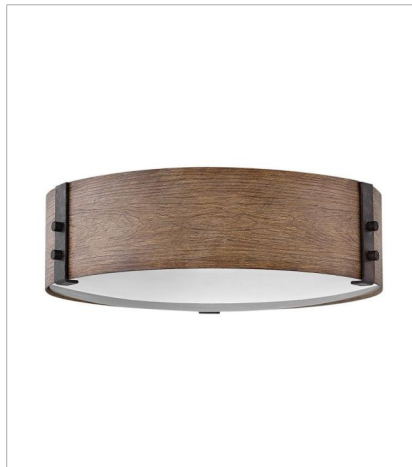

29203SQ-LL
MEDIUM FLUSH MOUNT
15" W, 4.8" H
Socketed
3-2w Cand. LED *Included

HINKLEY

HINKLEY
33000 Pin Oak Parkway
Avon Lake, OH 44012

PHONE: (440) 653-5500
Toll Free: 1 (800) 446-5539

hinkley.com