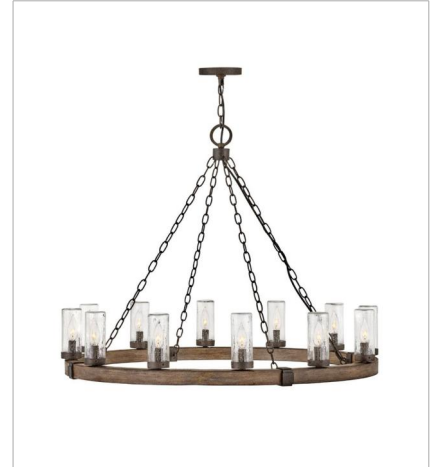

**FINISH:** Sequoia with Iron Rust accents  
**GLASS:** Clear Seedy, Etched

**5940SQ**  
SINGLE LIGHT VANITY  
5" W, 11" H  
Socketed  
1-10w Med. LED, 100w Equiv.

**5941SQ-LL**  
LARGE SINGLE LIGHT VANITY  
5" W, 20" H  
Socketed  
1-6w Med. LED \*Included

**29206SQ**  
MEDIUM SINGLE TIER  
24" W, 23.3" H  
Socketed  
6-5w Cand. LED, 60w Equiv.

# SAWYER

The fresh, rustic design of the Sawyer collection will inject any outdoor living experience with the warm, cozy ambiance of an indoor setting. Constructed with Hinkley's own anti-corrosion coating, Sawyer ensures maximum resiliency and performance in the elements.

**FINISH:** Sequoia with Iron Rust accents  
**GLASS:** Clear Seedy, Etched

**29206SQ-LL**  
MEDIUM SINGLE TIER  
24" W, 23.3" H  
Socketed  
6-2w Cand. LED \*Included

**29206SQ-LV**  
MEDIUM SINGLE TIER CHANDELI...  
24" W, 23.3" H  
Socketed  
6-3.50w Cand. LED \*Included