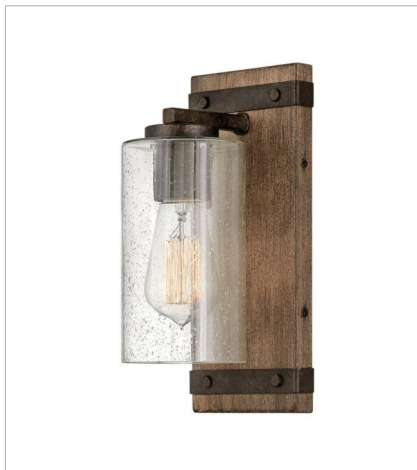

# SAWYER

**OPEN AIR™**  
collection

The fresh, rustic design of the Sawyer collection will inject any outdoor living experience with the warm, cozy ambiance of an indoor setting. Constructed with Hinkley's own anti-corrosion coating, Sawyer ensures maximum resiliency and performance in the elements.

**FINISH:** Sequoia with Iron Rust accents  
**GLASS:** Clear Seedy, Etched

**5940SQ**  
SINGLE LIGHT VANITY  
5" W, 11" H  
Socketed  
1-10w Med. LED, 100w Equiv.

**5941SQ-LL**  
LARGE SINGLE LIGHT VANITY  
5" W, 20" H  
Socketed  
1-6w Med. LED \*Included

**29206SQ**  
MEDIUM SINGLE TIER  
24" W, 23.3" H  
Socketed  
6-5w Cand. LED, 60w Equiv.

# SAWYER

The fresh, rustic design of the Sawyer collection will inject any outdoor living experience with the warm, cozy ambiance of an indoor setting. Constructed with Hinkley's own anti-corrosion coating, Sawyer ensures maximum resiliency and performance in the elements.