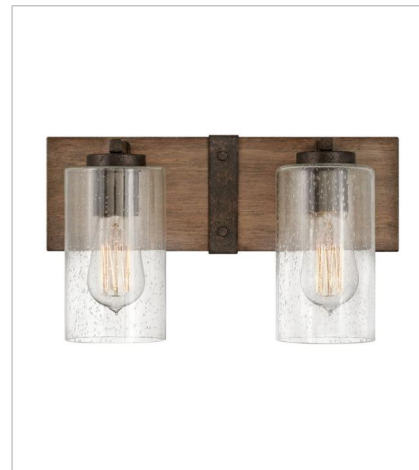

# SAWYER

**OPEN AIR™**  
collection

The fresh, rustic design of the Sawyer collection will inject any outdoor living experience with the warm, cozy ambiance of an indoor setting. Constructed with Hinkley's own anti-corrosion coating, Sawyer ensures maximum resiliency and performance in the elements.

**FINISH:** Sequoia with Iron Rust accents  
**GLASS:** Clear Seedy, Etched

**5940SQ**  
SINGLE LIGHT VANITY  
5" W, 11" H  
Socketed  
1-10w Med. LED, 100w Equiv.

**5941SQ-LL**  
LARGE SINGLE LIGHT VANITY  
5" W, 20" H  
Socketed  
1-6w Med. LED \*Included

**29206SQ**  
MEDIUM SINGLE TIER  
24" W, 23.3" H  
Socketed  
6-5w Cand. LED, 60w Equiv.

**FINISH:** Sequoia with Iron Rust accents  
**GLASS:** Clear Seedy, Etched

**29206SQ-LL**  
MEDIUM SINGLE TIER  
24" W, 23.3" H  
Socketed  
6-2w Cand. LED \*Included

**29206SQ-LV**  
MEDIUM SINGLE TIER CHANDELI...  
24" W, 23.3" H  
Socketed  
6-3.50w Cand. LED \*Included