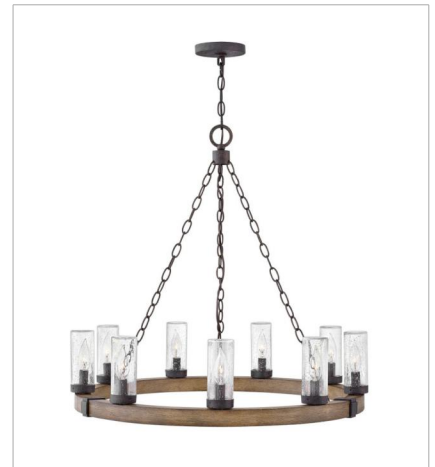

**FINISH:** Sequoia with Iron Rust accents  
**GLASS:** Clear Seedy, Etched

**5940SQ**  
SINGLE LIGHT VANITY  
5" W, 11" H  
Socketed  
1-10w Med. LED, 100w Equiv.

**5941SQ-LL**  
LARGE SINGLE LIGHT VANITY  
5" W, 20" H  
Socketed  
1-6w Med. LED \*Included

**29206SQ**  
MEDIUM SINGLE TIER  
24" W, 23.3" H  
Socketed  
6-5w Cand. LED, 60w Equiv.

**FINISH:** Sequoia with Iron Rust accents  
**GLASS:** Clear Seedy, Etched

**29206SQ-LL**  
MEDIUM SINGLE TIER  
24" W, 23.3" H  
Socketed  
6-2w Cand. LED \*Included

**29206SQ-LV**  
MEDIUM SINGLE TIER CHANDELI...  
24" W, 23.3" H  
Socketed  
6-3.50w Cand. LED \*Included

**29207SQ**  
LARGE SINGLE TIER  
38" W, 28.5" H  
Socketed  
12-5w Cand. LED, 60w Equiv.

**29207SQ-LL**  
LARGE SINGLE TIER  
38" W, 28.5" H  
Socketed  
12-2w Cand. LED \*Included

**29208SQ**  
LARGE SINGLE TIER  
30" W, 27.8" H  
Socketed  
9-5w Cand. LED, 60w Equiv.