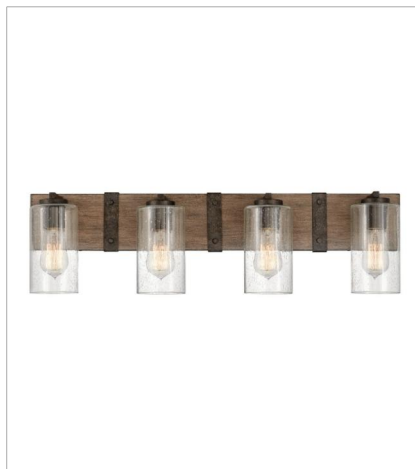

**FINISH:** Sequoia with Iron Rust accents  
**GLASS:** Clear Seedy, Etched

**5940SQ**  
SINGLE LIGHT VANITY  
5" W, 11" H  
Socketed  
1-10w Med. LED, 100w Equiv.

**5941SQ-LL**  
LARGE SINGLE LIGHT VANITY  
5" W, 20" H  
Socketed  
1-6w Med. LED \*Included

**5942SQ**  
TWO LIGHT VANITY  
14.3" W, 8.3" H  
Socketed  
2-10w Med. LED, 100w Equiv.

**5943SQ**  
THREE LIGHT VANITY  
22" W, 8.3" H  
Socketed  
3-10w Med. LED, 100w Equiv.

**5944SQ**  
FOUR LIGHT VANITY  
30.8" W, 8.3" H  
Socketed  
4-10w Med. LED, 100w Equiv.

**29206SQ**  
MEDIUM SINGLE TIER  
24" W, 23.3" H  
Socketed  
6-5w Cand. LED, 60w Equiv.

**FINISH:** Sequoia with Iron Rust accents  
**GLASS:** Clear Seedy, Etched

**29206SQ-LL**  
MEDIUM SINGLE TIER  
24" W, 23.3" H  
Socketed  
6-2w Cand. LED \*Included

**29206SQ-LV**  
MEDIUM SINGLE TIER CHANDELI...  
24" W, 23.3" H  
Socketed  
6-3.50w Cand. LED \*Included