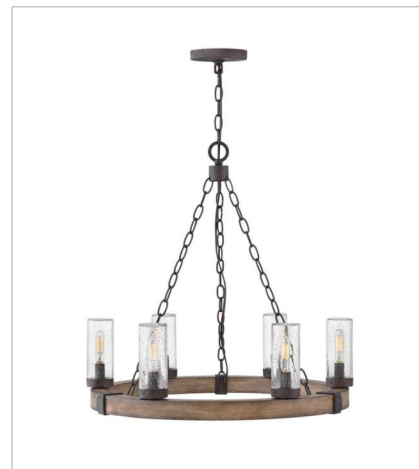

**FINISH:** Sequoia with Iron Rust accents  
**GLASS:** Clear Seedy, Etched

**5940SQ**  
SINGLE LIGHT VANITY  
5" W, 11" H  
Socketed  
1-10w Med. LED, 100w Equiv.

**5941SQ-LL**  
LARGE SINGLE LIGHT VANITY  
5" W, 20" H  
Socketed  
1-6w Med. LED \*Included

**5942SQ**  
TWO LIGHT VANITY  
14.3" W, 8.3" H  
Socketed  
2-10w Med. LED, 100w Equiv.

**5943SQ**  
THREE LIGHT VANITY  
22" W, 8.3" H  
Socketed  
3-10w Med. LED, 100w Equiv.

**5944SQ**  
FOUR LIGHT VANITY  
30.8" W, 8.3" H  
Socketed  
4-10w Med. LED, 100w Equiv.

**29206SQ**  
MEDIUM SINGLE TIER  
24" W, 23.3" H  
Socketed  
6-5w Cand. LED, 60w Equiv.

**FINISH:** Sequoia with Iron Rust accents  
**GLASS:** Clear Seedy, Etched

**29206SQ-LL**  
MEDIUM SINGLE TIER  
24" W, 23.3" H  
Socketed  
6-2w Cand. LED \*Included

**29206SQ-LV**  
MEDIUM SINGLE TIER CHANDELI...  
24" W, 23.3" H  
Socketed  
6-3.50w Cand. LED \*Included