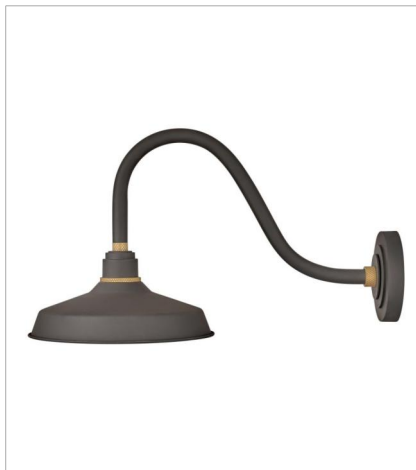

# FOUNDRY CLASSIC

Decidedly industrious, Foundry is reinventing purposeful lighting. Focused and direct, the sturdy aluminum shade features knurled brass details to offset the Gloss White, Museum Bronze or Textured Black finish while casting a uniform light. The simple, understated form plants a vintage aesthetic for both inside and outside spaces while offering mix and match options that customize the look.

**FINISH:** Museum Bronze with Brass accents

**SHADE:** Metal

**10231MR**  
SMALL GOOSENECK BARN LIGHT  
9.5" W, 9.3" H  
Socketed  
1-14w Med. LED, 100w Equiv.

**10342MR**  
MEDIUM GOOSENECK BARN LIGHT  
12" W, 13.8" H  
Socketed  
1-14w Med. LED, 100w Equiv.

**10362MR**  
SMALL TALL GOOSENECK BARN L...  
12" W, 17" H  
Socketed  
1-14w Med. LED, 100w Equiv.

**10443MR**  
MEDIUM GOOSENECK BARN LIGHT  
16" W, 15.3" H  
Socketed  
1-14w Med. LED, 100w Equiv.

**10453MR**  
LARGE GOOSENECK BARN LIGHT  
16" W, 17.3" H  
Socketed  
1-14w Med. LED, 100w Equiv.