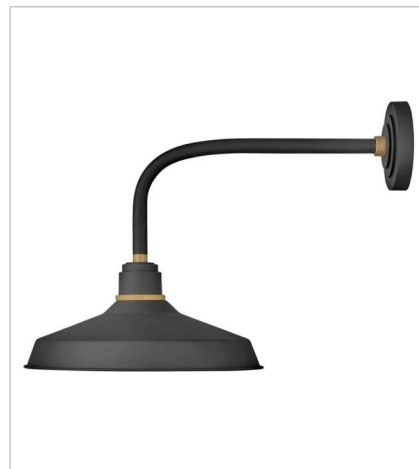

FOUNDRY CLASSIC

Decidedly industrious, Foundry is reinventing purposeful lighting. Focused and direct, the sturdy aluminum shade features knurled brass details to offset the Gloss White, Museum Bronze or Textured Black finish while casting a uniform light. The simple, understated form plants a vintage aesthetic for both inside and outside spaces while offering mix and match options that customize the look.

FINISH: Textured Black with Brass accents

SHADE: Metal

10231TK
SMALL GOOSENECK BARN LIGHT
9.5" W, 9.3" H
Socketed
1-14w Med. LED, 100w Equiv.

10312TK
MEDIUM STRAIGHT ARM BARN LIGHT
12" W, 16" H
Socketed
1-14w Med. LED, 100w Equiv.

10342TK
MEDIUM GOOSENECK BARN LIGHT
12" W, 13.8" H
Socketed
1-14w Med. LED, 100w Equiv.

10352TK
LARGE GOOSENECK BARN LIGHT
12" W, 15.5" H
Socketed
1-14w Med. LED, 100w Equiv.

10362TK
SMALL TALL GOOSENECK BARN L...
12" W, 17" H
Socketed
1-14w Med. LED, 100w Equiv.