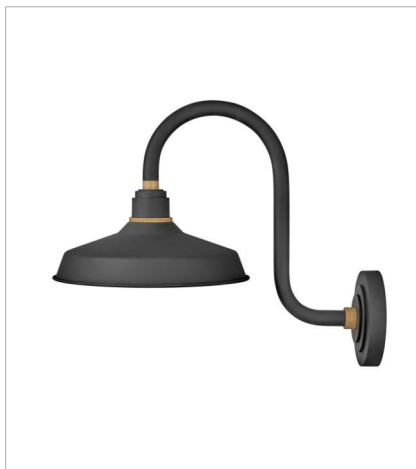

FOUNDRY CLASSIC

Decidedly industrious, Foundry is reinventing purposeful lighting. Focused and direct, the sturdy aluminum shade features knurled brass details to offset the Gloss White, Museum Bronze or Textured Black finish while casting a uniform light. The simple, understated form plants a vintage aesthetic for both inside and outside spaces while offering mix and match options that customize the look.

FINISH: Textured Black with Brass accents

SHADE: Metal

10231TK
SMALL GOOSENECK BARN LIGHT
9.5" W, 9.3" H
Socketed
1-14w Med. LED, 100w Equiv.

10312TK
MEDIUM STRAIGHT ARM BARN LIGHT
12" W, 16" H
Socketed
1-14w Med. LED, 100w Equiv.

10342TK
MEDIUM GOOSENECK BARN LIGHT
12" W, 13.8" H
Socketed
1-14w Med. LED, 100w Equiv.

10352TK
LARGE GOOSENECK BARN LIGHT
12" W, 15.5" H
Socketed
1-14w Med. LED, 100w Equiv.

10362TK
SMALL TALL GOOSENECK BARN L...
12" W, 17" H
Socketed
1-14w Med. LED, 100w Equiv.