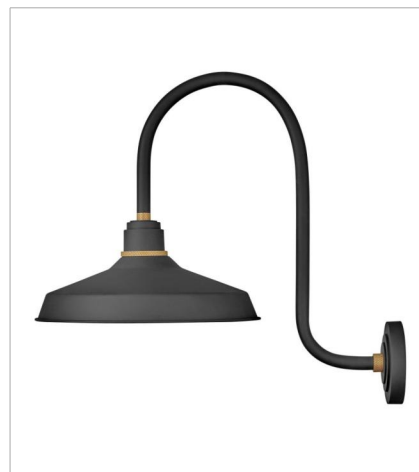

FOUNDRY CLASSIC

Decidedly industrious, Foundry is reinventing purposeful lighting. Focused and direct, the sturdy aluminum shade features knurled brass details to offset the Gloss White, Museum Bronze or Textured Black finish while casting a uniform light. The simple, understated form plants a vintage aesthetic for both inside and outside spaces while offering mix and match options that customize the look.

FINISH: Textured Black with Brass accents

SHADE: Metal

10231TK
SMALL GOOSENECK BARN LIGHT
9.5" W, 9.3" H
Socketed
1-14w Med. LED, 100w Equiv.

10312TK
MEDIUM STRAIGHT ARM BARN LIGHT
12" W, 16" H
Socketed
1-14w Med. LED, 100w Equiv.

FINISH: Textured Black with Brass accents

SHADE: Metal

10443TK
MEDIUM GOOSENECK BARN LIGHT
16" W, 15.3" H
Socketed
1-14w Med. LED, 100w Equiv.

10453TK
LARGE GOOSENECK BARN LIGHT
16" W, 17.3" H
Socketed
1-14w Med. LED, 100w Equiv.