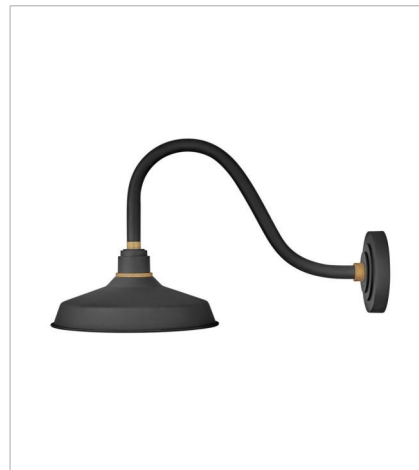

FOUNDRY CLASSIC

Decidedly industrious, Foundry is reinventing purposeful lighting. Focused and direct, the sturdy aluminum shade features knurled brass details to offset the Gloss White, Museum Bronze or Textured Black finish while casting a uniform light. The simple, understated form plants a vintage aesthetic for both inside and outside spaces while offering mix and match options that customize the look.

FINISH: Textured Black with Brass accents

SHADE: Metal

10231TK
SMALL GOOSENECK BARN LIGHT
9.5" W, 9.3" H
Socketed
1-14w Med. LED, 100w Equiv.

10312TK
MEDIUM STRAIGHT ARM BARN LIGHT
12" W, 16" H
Socketed
1-14w Med. LED, 100w Equiv.

10342TK
MEDIUM GOOSENECK BARN LIGHT
12" W, 13.8" H
Socketed
1-14w Med. LED, 100w Equiv.

10352TK
LARGE GOOSENECK BARN LIGHT
12" W, 15.5" H
Socketed
1-14w Med. LED, 100w Equiv.

10362TK
SMALL TALL GOOSENECK BARN L...
12" W, 17" H
Socketed
1-14w Med. LED, 100w Equiv.