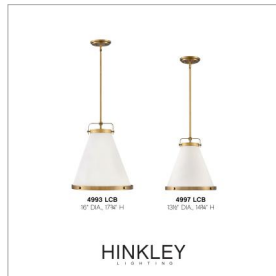

LEXI

4997LCB

SMALL PENDANT

Simple, purposeful details are what make Lexi an essential element to transitional or farmhouse décor. The off-white textured fabric shade is cut on the bias and banded on top and bottom in stunning rings with matching knobs, while a top strap ties the look together. A stem with swivel allows for easy rotation. Don't let the clean lines deceive, Lexi is purely upscale in design.

DETAILS	
FINISH:	Lacquered Brass
MATERIAL:	Steel
SHADE:	Off-White Textured
SLOPE DEGREE:	90
DIMMABLE:	YES - WITH DIMMABLE LAMP (NOT INCLUDED)

DIMENSIONS	
WIDTH:	13.5"
HEIGHT:	14.8"
WEIGHT:	3.5lb

LIGHT SOURCE	
LIGHT SOURCE:	Socketed
WATTAGE:	1-10w Med. LED, 100w Equiv.
VOLTAGE:	120v

MOUNTING	
CANOPY:	6" Dia.
LEAD WIRE:	1 X 120"
MAX HEIGHT:	47.3

SHIPPING	
CARTON LENGTH:	15.5
CARTON WIDTH:	15.8
CARTON HEIGHT:	15
CARTON WEIGHT:	6

PRODUCT DETAILS:

- Dry Rated
- Includes (1) 6" stem and (2) 12" stems to customize hanging height
- Can be hung on a sloped ceiling
- Merging the best of traditional and modern elements with a sophisticated and streamlined look