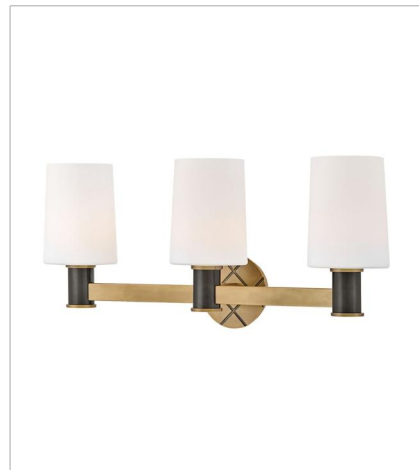

DECLAN

Featuring a geometric, crosshatch motif, Declan's substantial silhouette is enhanced by a heavy cast backplate and stem accentuated by a contrasting, two-tone finish. Tall, tapered, etched opal glass shades create softly diffused illumination and a comfortable atmosphere.

FINISH: Heritage Brass with Black Oxide accents

GLASS: Etched Opal

51370HB-BX
MEDIUM SCONCE
5" W, 11" H
Socketed
1-5w Cand. LED, 60w Equiv.

51372HB-BX
SMALL TWO LIGHT VANITY
15" W, 11" H
Socketed
2-5w Cand. LED, 60w Equiv.

51373HB-BX
MEDIUM THREE LIGHT VANITY
25" W, 11" H
Socketed
3-5w Cand. LED, 60w Equiv.