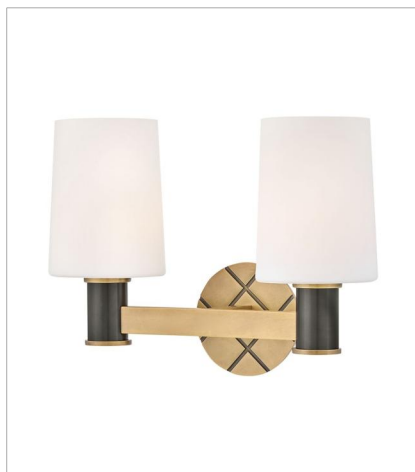

DECLAN

Featuring a geometric, crosshatch motif, Declan's substantial silhouette is enhanced by a heavy cast backplate and stem accentuated by a contrasting, two-tone finish. A tall, tapered, etched opal glass shade creates softly diffused illumination and a comfortable atmosphere.

FINISH: Heritage Brass with Black Oxide accents

GLASS: Etched Opal

51370HB-BX
MEDIUM SCONCE
5" W, 11" H
Socketed
1-5w Cand. LED, 60w Equiv.

51372HB-BX
SMALL TWO LIGHT VANITY
15" W, 11" H
Socketed
2-5w Cand. LED, 60w Equiv.

51373HB-BX
MEDIUM THREE LIGHT VANITY
25" W, 11" H
Socketed
3-5w Cand. LED, 60w Equiv.