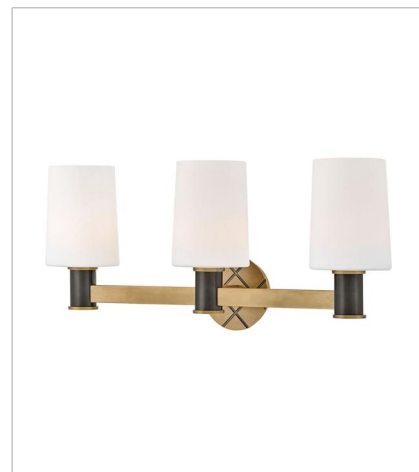

DECLAN

Featuring a geometric, crosshatch motif, Declan's substantial silhouette is enhanced by a heavy cast backplate and stem accentuated by a contrasting, two-tone finish. A tall, tapered, etched opal glass shade creates softly diffused illumination and a comfortable atmosphere.

FINISH: Heritage Brass with Black Oxide accents

GLASS: Etched Opal

51370HB-BX
MEDIUM SCONCE
5" W, 11" H
Socketed
1-5w Cand. LED, 60w Equiv.

51372HB-BX
SMALL TWO LIGHT VANITY
15" W, 11" H
Socketed
2-5w Cand. LED, 60w Equiv.

51373HB-BX
MEDIUM THREE LIGHT VANITY
25" W, 11" H
Socketed
3-5w Cand. LED, 60w Equiv.