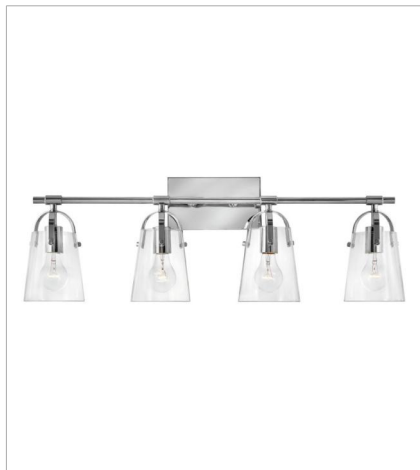

FOSTER

Clean and airy, Foster breathes composed simplicity into any bath space. Its softly tapered glass shade, suspended from arched handle prongs, creates a sophisticated transitional silhouette, enhanced by practical yet stylized details.

FINISH: Chrome
GLASS: Clear, Etched Opal

5130CM
SINGLE LIGHT VANITY
5" W, 10" H
Socketed
1-14w Med. LED, 100w Equiv.

5130CM-OP
MEDIUM SCONCE
5" W, 10" H
Socketed
1-14w Med. LED, 100w Equiv.

5132CM
TWO LIGHT VANITY
13.8" W, 10.8" H
Socketed
2-14w Med. LED, 100w Equiv.

5132CM-OP
SMALL TWO LIGHT VANITY
13.8" W, 10.8" H
Socketed
2-14w Med. LED, 100w Equiv.

5133CM
THREE LIGHT VANITY
22.8" W, 10.8" H
Socketed
3-14w Med. LED, 100w Equiv.

5133CM-OP
MEDIUM THREE LIGHT VANITY
22.8" W, 10.8" H
Socketed
3-14w Med. LED, 100w Equiv.

FINISH: Chrome
GLASS: Clear, Etched Opal

5134CM
FOUR LIGHT VANITY
31.8" W, 10.8" H
Socketed
4-14w Med. LED, 100w Equiv.