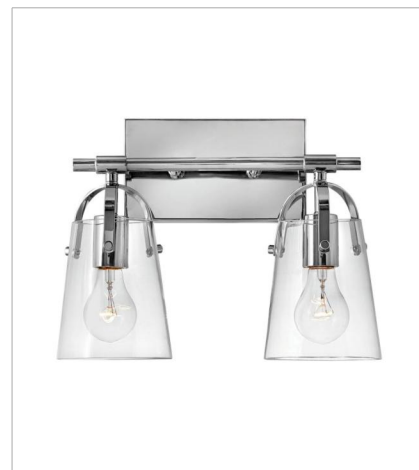

FOSTER

Clean and airy, Foster breathes composed simplicity into any bath space. Its softly tapered glass shade, suspended from arched handle prongs, creates a sophisticated transitional silhouette, enhanced by practical yet stylized details.

FINISH: Chrome
GLASS: Clear, Etched Opal

5130CM
SINGLE LIGHT VANITY
5" W, 10" H
Socketed
1-14w Med. LED, 100w Equiv.

5130CM-OP
MEDIUM SCONCE
5" W, 10" H
Socketed
1-14w Med. LED, 100w Equiv.

5132CM
TWO LIGHT VANITY
13.8" W, 10.8" H
Socketed
2-14w Med. LED, 100w Equiv.

5132CM-OP
SMALL TWO LIGHT VANITY
13.8" W, 10.8" H
Socketed
2-14w Med. LED, 100w Equiv.

5133CM
THREE LIGHT VANITY
22.8" W, 10.8" H
Socketed
3-14w Med. LED, 100w Equiv.

5133CM-OP
MEDIUM THREE LIGHT VANITY
22.8" W, 10.8" H
Socketed
3-14w Med. LED, 100w Equiv.

FINISH: Chrome
GLASS: Clear, Etched Opal

5134CM
FOUR LIGHT VANITY
31.8" W, 10.8" H
Socketed
4-14w Med. LED, 100w Equiv.