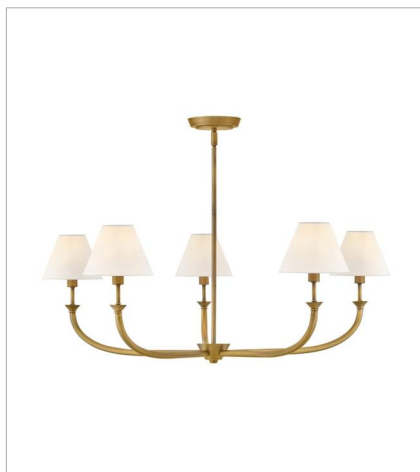

GRETA

Inspired by traditional lighting styles, Greta complements its slim, contemporary silhouette with timeless details and classic finishes. Tapered, off-white linen shades softly diffuse light, filling your space with a warm ambiance.

FINISH: Heritage Brass
GLASS: Etched Opal
SHADE: Off-White Linen

45165HB
LARGE FORMAL CHANDELIER
36" W, 13" H
Socketed
5-5w Cand. LED, 60w Equiv.