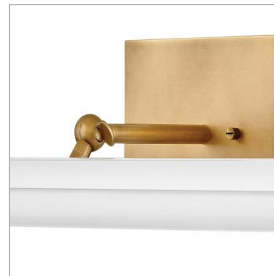

REGIS

31012HB-GW

MEDIUM ADJUSTABLE LED ACCENT LIGHT

A sophisticated statement to enhance featured décor, Regis accent lighting sets a stylish stage for your aesthetic. Dimmable integrated LEDs provide ideal illumination, complemented by classic finishes and modern, architectural details.

DETAILS	
FINISH:	Heritage Brass
MATERIAL:	Steel
GLASS:	Acrylic Lens
DIMMABLE:	YES - CL TYPE DIMMER (SSL7A)

DIMENSIONS	
WIDTH:	24.5"
HEIGHT:	5.5"
WEIGHT:	2.7lb
BACK PLATE:	7"W X 5"H
EXTENSION:	7"
TOP TO OUTLET:	2.5"

LIGHT SOURCE	
LIGHT SOURCE:	Integrated LED
LED NAME:	EL2G16W7WI
WATTAGE:	28w LED *Included
VOLTAGE:	120v
LUMENS:	2300
CRI:	95
INCANDESCENT EQUIVALENCY:	2 x 75w
DIMMABLE:	YES - CL TYPE DIMMER (SSL7A)

SHIPPING	
CARTON LENGTH:	27.3
CARTON WIDTH:	10
CARTON HEIGHT:	8.8
CARTON WEIGHT:	4.3

PRODUCT DETAILS:

- Dry Rated
- The linear head rotates 360 degrees for precise adjustments to achieve any lighting application
- This fixture can be mounted horizontally
- This fixture can be mounted either up or down to best fit your space
- LED components carry a 5-year limited warranty
- All dimensions listed are as shown
- Energy-efficient integrated LED - safer for the environment and low maintenance
- This fixture can be mounted vertically