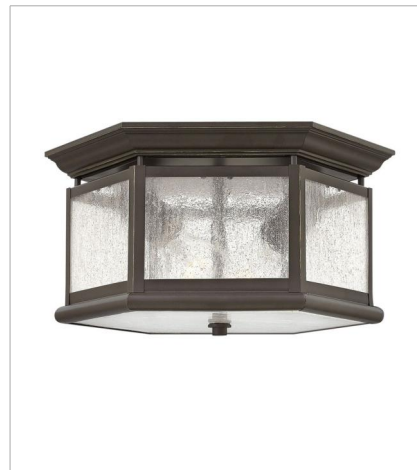

1671OZ-LL
LARGE POST TOP OR PIER MOUN...
10" W, 21.3" H
Socketed
3-2w Cand. LED *Included

1683OZ
SMALL FLUSH MOUNT
13" W, 6.8" H
Socketed
2-12w Med. LED, 60w Equiv.

HINKLEY

HINKLEY
33000 Pin Oak Parkway
Avon Lake, OH 44012

PHONE: (440) 653-5500
Toll Free: 1 (800) 446-5539

hinkley.com