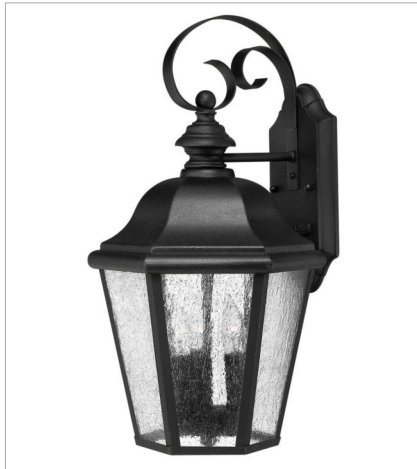

EDGEWATER

Edgewater's classic design features a durable cast aluminum and brass construction in a rich Black finish with clear seeded glass.

FINISH: Black
GLASS: Clear Seedy

1670BK
LARGE WALL MOUNT LANTERN
10" W, 21" H
Socketed
3-5w Cand. LED, 40w Equiv.

1670BK-LL
LARGE WALL MOUNT LANTERN
10" W, 21" H
Socketed
3-2w Cand. LED *Included

1674BK
SMALL WALL MOUNT LANTERN
6.5" W, 11.5" H
Socketed
1-10w Med. LED, 60w Equiv.

1675BK
EXTRA LARGE WALL MOUNT LANTERN
15" W, 25.5" H
Socketed
4-5w Cand. LED, 40w Equiv.

1675BK-LL
EXTRA LARGE WALL MOUNT LANTERN
15" W, 25.5" H
Socketed
4-2w Cand. LED *Included

1676BK
MEDIUM WALL MOUNT LANTERN
10" W, 18" H
Socketed
3-5w Cand. LED, 40w Equiv.

HINKLEY

HINKLEY
33000 Pin Oak Parkway
Avon Lake, OH 44012

PHONE: (440) 653-5500
Toll Free: 1 (800) 446-5539

hinkley.com

EDGEWATER

Edgewater's classic design features a durable cast aluminum and brass construction in a rich Black finish with clear seedy glass.

FINISH: Black
GLASS: Clear Seedy