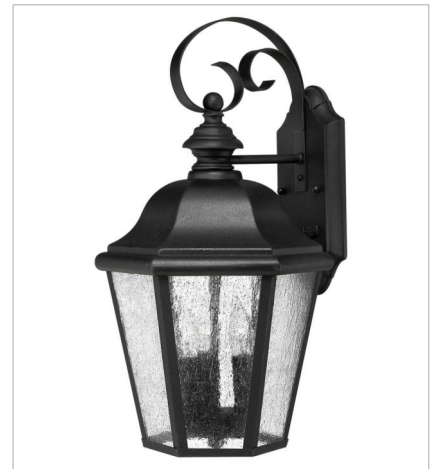

EDGEWATER

Edgewater's classic design features a durable cast aluminum and brass construction in a rich Black finish with clear seeded glass.

FINISH: Black
GLASS: Clear Seedy

1670BK
LARGE WALL MOUNT LANTERN
10" W, 21" H
Socketed
3-5w Cand. LED, 40w Equiv.

1670BK-LL
LARGE WALL MOUNT LANTERN
10" W, 21" H
Socketed
3-2w Cand. LED *Included

1674BK
SMALL WALL MOUNT LANTERN
6.5" W, 11.5" H
Socketed
1-10w Med. LED, 60w Equiv.

1675BK
EXTRA LARGE WALL MOUNT LANTERN
15" W, 25.5" H
Socketed
4-5w Cand. LED, 40w Equiv.

1675BK-LL
EXTRA LARGE WALL MOUNT LANTERN
15" W, 25.5" H
Socketed
4-2w Cand. LED *Included

1676BK
MEDIUM WALL MOUNT LANTERN
10" W, 18" H
Socketed
3-5w Cand. LED, 40w Equiv.

HINKLEY

HINKLEY
33000 Pin Oak Parkway
Avon Lake, OH 44012

PHONE: (440) 653-5500
Toll Free: 1 (800) 446-5539

hinkley.com

EDGEWATER

Edgewater's classic design features a durable cast aluminum and brass construction in a rich Black finish with clear seedy glass.

FINISH: Black
GLASS: Clear Seedy