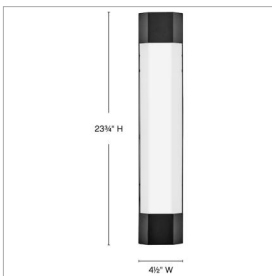

FACET

10504BK

LARGE WALL MOUNT LANTERN

View the many sides of Facet. Interesting angles combine with bold metal features to create an edgy and contemporary profile that is unpretentious yet unforgettable. Hexagonal etched white glass is showcased by a bold Black finish.

DETAILS	
FINISH:	Black
MATERIAL:	Aluminum
GLASS:	Etched White
DIMMABLE:	YES - CL TYPE DIMMER (SSL7A)

DIMENSIONS	
WIDTH:	4.5"
HEIGHT:	23.8"
WEIGHT:	4.6lb
BACK PLATE:	4.5"W X 23.75"H
EXTENSION:	2.8"
TOP TO OUTLET:	8.5-15"

LIGHT SOURCE	
LIGHT SOURCE:	Integrated LED
LED NAME:	EB24W30K922
WATTAGE:	24w LED *Included
VOLTAGE:	120v
LUMENS:	1860
CRI:	90
INCANDESCENT EQUIVALENCY:	2 x 75w
DIMMABLE:	YES - CL TYPE DIMMER (SSL7A)

SHIPPING	
CARTON LENGTH:	26.5
CARTON WIDTH:	5.5
CARTON HEIGHT:	7
CARTON WEIGHT:	5.4