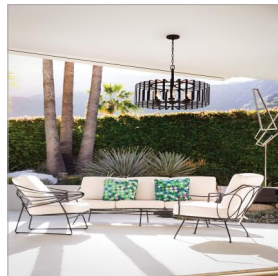

OPEN AIR™
collection

REID

29505BGR

MEDIUM SINGLE TIER CHANDELIER

Reid uses an iconic profile featuring an airy, open cage to capture the center of attention. A candelabra with clear seeded glass columns highlights the transitional style, making it a modern mix of classic and contemporary. Weather-resistant metal with a Brushed Graphite finish complements any space, inside or out.

| DETAILS | |
|---------------|---|
| FINISH: | Brushed Graphite |
| MATERIAL: | Steel |
| GLASS: | Clear Seedy |
| SLOPE DEGREE: | 90 |
| DIMMABLE: | YES - WITH DIMMABLE LAMP (NOT INCLUDED) |

| DIMENSIONS | |
|------------|-------|
| WIDTH: | 28.3" |
| HEIGHT: | 23" |
| WEIGHT: | 26lb |

| SHIPPING | |
|----------------|------|
| CARTON LENGTH: | 37.5 |
| CARTON WIDTH: | 31.5 |
| CARTON HEIGHT: | 17.5 |
| CARTON WEIGHT: | 32 |

PRODUCT DETAILS:

- Can be hung on a sloped ceiling
- Wet Rated
- Part of the Open Air Collection of interior-inspired outdoor-rated chandeliers and pendants designed to expand your indoor environment to exterior living spaces
- Outdoor finishes carry a 2-year warranty
- Illuminate or accent any outdoor dining space with an outdoor rated hanging light
- Sophisticated and streamlined design, durable construction and a timeless finish complement any architectural style