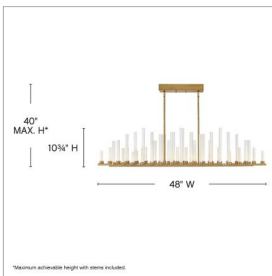

### LED LINEAR

The stunning silhouette may suggest rows of candles burning at different rates as in days of old, yet Trinity is modern in every aspect. Each frosted glass column is evenly lit with integrated LED, producing 50 points of light in undulating fashion along the Polished Nickel or Heritage Brass bars. The effect is breathtaking, unexpected and completely spectacular.

DETAILS	
FINISH:	Heritage Brass
MATERIAL:	Steel
GLASS:	Frosted
SLOPE DEGREE:	90
DIMMABLE:	YES - CL TYPE DIMMER (SSL7A)

DIMENSIONS	
WIDTH:	48"
HEIGHT:	10.8"
DEPTH:	8.3
WEIGHT:	28lb

LIGHT SOURCE	
LIGHT SOURCE:	Integrated LED
LED NAME:	(50) STW9A12D
WATTAGE:	50-1w LED *Included
VOLTAGE:	120v
LUMENS:	3750
CRI:	92
INCANDESCENT EQUIVALENCY:	50 x 10w
DIMMABLE:	YES - CL TYPE DIMMER (SSL7A)

MOUNTING	
CANOPY:	5.5"W X 12.75"L
LEAD WIRE:	1 X 120"
MAX HEIGHT:	40

SHIPPING	
CARTON LENGTH:	10
CARTON WIDTH:	11.5
CARTON HEIGHT:	51
CARTON WEIGHT:	31