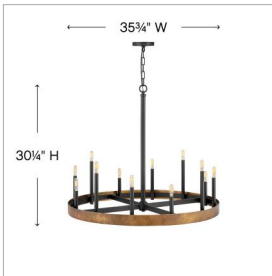

WELLS

3869WA

TWELVE LIGHT LINEAR

Authentic, vintage lighting that feels at home in an industrial setting is right in the wheelhouse for Wells. A wide, weathered band of solid weathered brass lays a firm foundation for a striking centerpiece to any space. Tapered candle sleeves reach up at staggered heights to create a true old world aesthetic.

DETAILS	
FINISH:	Weathered Brass
MATERIAL:	Steel
SLOPE DEGREE:	90
DIMMABLE:	YES - WITH DIMMABLE LAMP (NOT INCLUDED)

DIMENSIONS	
WIDTH:	35.8"
HEIGHT:	30.3"
WEIGHT:	24lb

LIGHT SOURCE	
LIGHT SOURCE:	Socketed
WATTAGE:	12-5w Cand. LED, 60w Equiv.
VOLTAGE:	120v

MOUNTING	
CANOPY:	5.25" Dia.
LEAD WIRE:	1 X 144"

SHIPPING	
CARTON LENGTH:	14.5
CARTON WIDTH:	39
CARTON HEIGHT:	39
CARTON WEIGHT:	36

PRODUCT DETAILS:

- Dry Rated
- Can be hung on a sloped ceiling
- Angular lines, a bold finish, simple shape and sturdy details merge for a robust but pared down industrial design