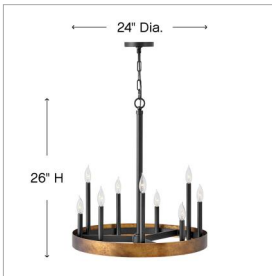

WELLS

3866WA

MEDIUM SINGLE TIER

Authentic, vintage lighting that feels at home in an industrial setting is right in the wheelhouse for Wells. A wide, weathered band of solid weathered brass lays a firm foundation for a striking centerpiece to any space. Tapered candle sleeves reach up at staggered heights to create a true old world aesthetic.

DETAILS	
FINISH:	Weathered Brass
MATERIAL:	Steel
SLOPE DEGREE:	90
DIMMABLE:	YES - WITH DIMMABLE LAMP (NOT INCLUDED)

DIMENSIONS	
WIDTH:	24"
HEIGHT:	26"
WEIGHT:	17.5lb

LIGHT SOURCE	
LIGHT SOURCE:	Socketed
WATTAGE:	9-5w Cand. LED, 60w Equiv.
VOLTAGE:	120v

MOUNTING	
CANOPY:	5.25" Dia.
LEAD WIRE:	1 X 144"

SHIPPING	
CARTON LENGTH:	14.5
CARTON WIDTH:	27
CARTON HEIGHT:	27
CARTON WEIGHT:	24

PRODUCT DETAILS:

- Dry Rated
- Can be hung on a sloped ceiling
- Angular lines, a bold finish, simple shape and sturdy details merge for a robust but pared down industrial design