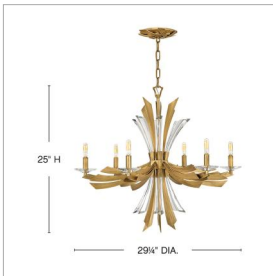

VIDA

FR40908BNG

MEDIUM SINGLE TIER

Vida's modern design bursts with a flourishing style that is both highly dramatic and finely sculpted. A statement piece with crystal accents and unique canopy detailing, Vida injects a thrilling dash of contemporary inspiration to its surroundings.

DETAILS	
FINISH:	Burnished Gold
MATERIAL:	Steel
SLOPE DEGREE:	90
DIMMABLE:	YES - WITH DIMMABLE LAMP (NOT INCLUDED)

DIMENSIONS	
WIDTH:	29.3"
HEIGHT:	25"
WEIGHT:	30lb

LIGHT SOURCE	
LIGHT SOURCE:	Socketed
WATTAGE:	6-5w Cand. LED, 60w Equiv.
VOLTAGE:	120v

MOUNTING	
CANOPY:	6.5" Dia.
LEAD WIRE:	1 X 144"

SHIPPING	
CARTON LENGTH:	30.5
CARTON WIDTH:	29
CARTON HEIGHT:	29
CARTON WEIGHT:	34

PRODUCT DETAILS:

- Dry Rated
- Can be hung on a sloped ceiling
- This design features a luxurious gold finish with an opulent sheen
- Merging the best of traditional and modern elements with a sophisticated and streamlined look