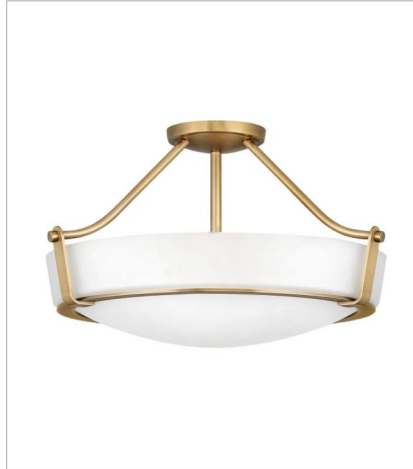

# HATHAWAY

Hathaway's striking design features a bold shade held in place by three intersecting, floating arms with unique forged uprights and ring detail for a modern style. Available in Heritage Brass with etched glass, Olde Bronze with etched glass, Olde Bronze with etched amber glass and Antique Nickel with etched glass.

**FINISH:** Heritage Brass  
**GLASS:** Etched

**3220HB**  
MEDIUM SEMI-FLUSH MOUNT  
16" W, 11.8" H  
Socketed  
3-14w Med. LED, 100w Equiv.

**3221HB**  
LARGE SEMI-FLUSH MOUNT  
20.8" W, 12.3" H  
Socketed  
4-14w Med. LED, 100w Equiv.

**3225HB**  
MEDIUM FLUSH MOUNT  
16" W, 5.3" H  
Socketed  
3-7w Med. LED, 60w Equiv.