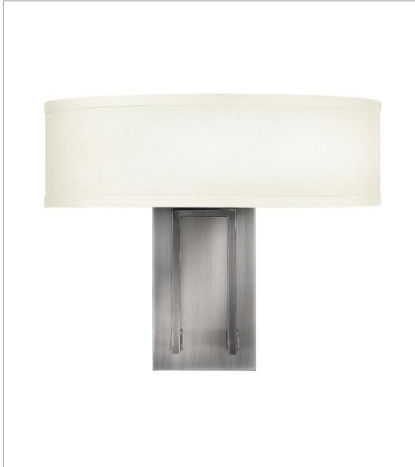

HAMPTON

Hampton is a modern transitional design, offering the ultimate in urban sophistication. The minimal, rectangular frame, paired with a decorative acrylic etched bottom lens, is softened by a contemporary off-white linen drum shade.

FINISH: Antique Nickel
SHADE: Off-White Linen Hardback

3202AN
TWO LIGHT SCONCE
15" W, 12" H
Socketed
2-5w Cand. LED, 60w Equiv.

3204AN
MEDIUM DRUM
26" W, 30.3" H
Socketed
3-14w Med. LED, 100W Equiv.

3218AN
FOUR LIGHT LINEAR
42" W, 26" H
Socketed
4-14w Med. LED, 100w Equiv.

3219AN
LARGE DRUM PENDANT
40" W, 33.5" H
Socketed
9-14w Med. LED, 100w Equiv.

3200AN
SMALL SEMI-FLUSH MOUNT
15" W, 11.8" H
Socketed
3-14w Med. LED, 60w Equiv.

3201AN
MEDIUM SEMI-FLUSH MOUNT
20" W, 12" H
Socketed
3-14w Med. LED, 75w Equiv.

FINISH: Antique Nickel
SHADE: Off-White Linen Hardback

3211AN
LARGE SEMI-FLUSH MOUNT
26" W, 14.5" H
Socketed
3-14w Med. LED, 100w Equiv.