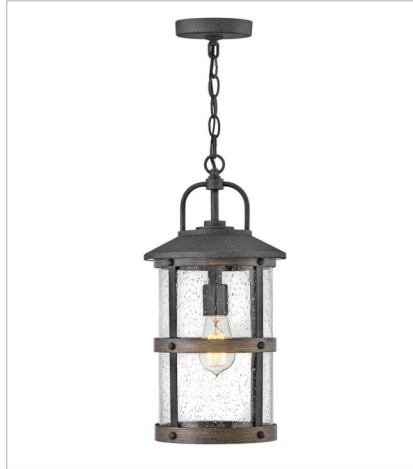

2688DZ
LARGE WALL MOUNT LANTERN
12" W, 24" H
Socketed
3-5w Cand. LED, 60w Equiv.

2682DZ-LV
MEDIUM HANGING LANTERN 12V
9" W, 17.8" H
Socketed
1-3.50w Med. LED *Included