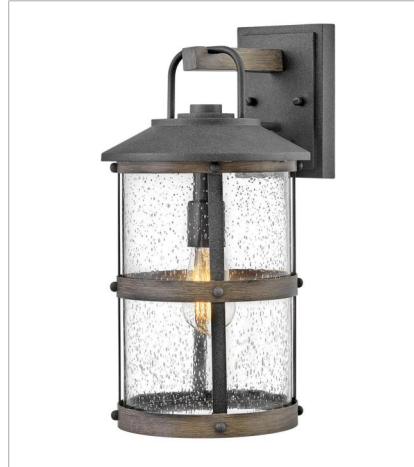

2680DZ-LL
MEDIUM WALL MOUNT LANTERN
7.3" W, 14.5" H
Socketed
1-2w Med. LED *Included

2684DZ-LV
MEDIUM WALL MOUNT LANTERN 12V
9" W, 17.3" H
Socketed
1-3.50w Med. LED *Included