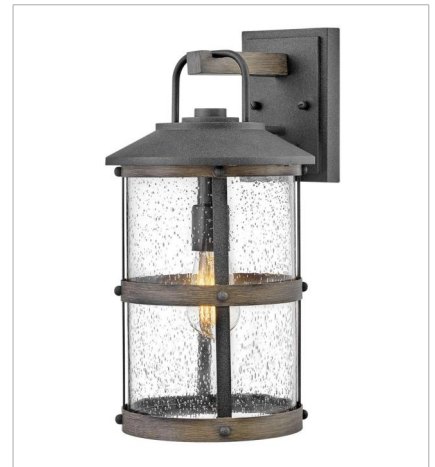

2684DZ
MEDIUM WALL MOUNT LANTERN
9" W, 17.3" H
Socketed
1-12w Med. LED, 100w Equiv.

HINKLEY

HINKLEY
33000 Pin Oak Parkway
Avon Lake, OH 44012

PHONE: (440) 653-5500
Toll Free: 1 (800) 446-5539

hinkley.com