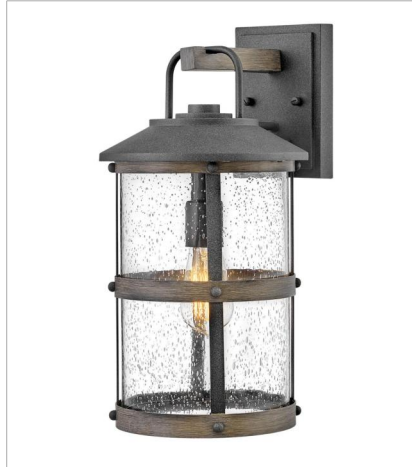

2680DZ-LL
MEDIUM WALL MOUNT LANTERN
7.3" W, 14.5" H
Socketed
1-2w Med. LED *Included

2684DZ-LV
MEDIUM WALL MOUNT LANTERN 12V
9" W, 17.3" H
Socketed
1-3.50w Med. LED *Included