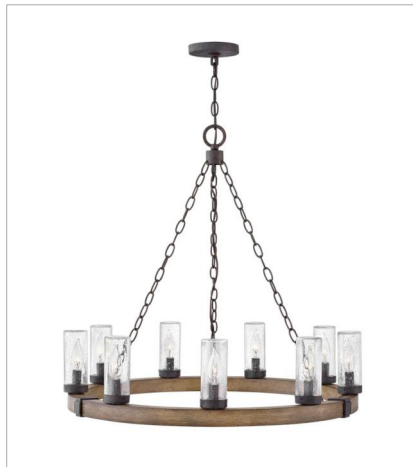

SAWYER

OPEN AIR™
collection

The fresh, rustic design of the Sawyer collection will enhance any living experience with a warm, cozy ambiance. The warm Sequoia wood finish is paired with Iron Rust accents and clear seedy glass for a farmhouse chic style.

FINISH: Sequoia with Iron Rust accents
GLASS: Clear Seedy, Etched

5940SQ
SINGLE LIGHT VANITY
5" W, 11" H
Socketed
1-10w Med. LED, 100w Equiv.

5941SQ-LL
LARGE SINGLE LIGHT VANITY
5" W, 20" H
Socketed
1-6w Med. LED *Included

FINISH: Sequoia with Iron Rust accents
GLASS: Clear Seedy, Etched

29206SQ-LL
MEDIUM SINGLE TIER
24" W, 23.3" H
Socketed
6-2w Cand. LED *Included

29206SQ-LV
MEDIUM SINGLE TIER CHANDELI...
24" W, 23.3" H
Socketed
6-3.50w Cand. LED *Included

29207SQ
LARGE SINGLE TIER
38" W, 28.5" H
Socketed
12-5w Cand. LED, 60w Equiv.

29207SQ-LL
LARGE SINGLE TIER
38" W, 28.5" H
Socketed
12-2w Cand. LED *Included

29208SQ
LARGE SINGLE TIER
30" W, 27.8" H
Socketed
9-5w Cand. LED, 60w Equiv.