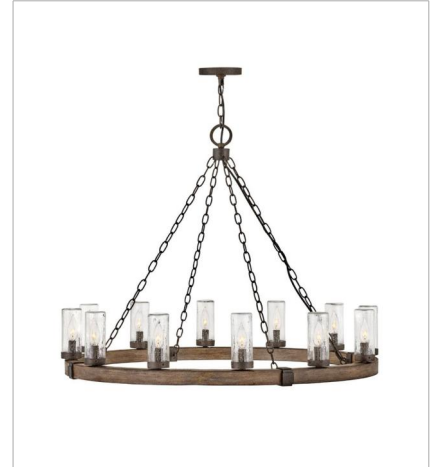

SAWYER

OPEN AIR™
collection

The fresh, rustic design of the Sawyer collection will enhance any living experience with a warm, cozy ambiance. The warm Sequoia wood finish is paired with Iron Rust accents and clear seedy glass for a farmhouse chic style.

FINISH: Sequoia with Iron Rust accents
GLASS: Clear Seedy, Etched

5940SQ
SINGLE LIGHT VANITY
5" W, 11" H
Socketed
1-10w Med. LED, 100w Equiv.

5941SQ-LL
LARGE SINGLE LIGHT VANITY
5" W, 20" H
Socketed
1-6w Med. LED *Included

29206SQ
MEDIUM SINGLE TIER
24" W, 23.3" H
Socketed
6-5w Cand. LED, 60w Equiv.

HINKLEY

HINKLEY
33000 Pin Oak Parkway
Avon Lake, OH 44012

PHONE: (440) 653-5500
Toll Free: 1 (800) 446-5539

hinkley.com

SAWYER

The fresh, rustic design of the Sawyer collection will enhance any living experience with a warm, cozy ambiance. The warm Sequoia wood finish is paired with Iron Rust accents and clear seedy glass for a farmhouse chic style.

FINISH: Sequoia with Iron Rust accents
GLASS: Clear Seedy, Etched

29206SQ-LL
MEDIUM SINGLE TIER
24" W, 23.3" H
Socketed
6-2w Cand. LED *Included

29206SQ-LV
MEDIUM SINGLE TIER CHANDELI...
24" W, 23.3" H
Socketed
6-3.50w Cand. LED *Included