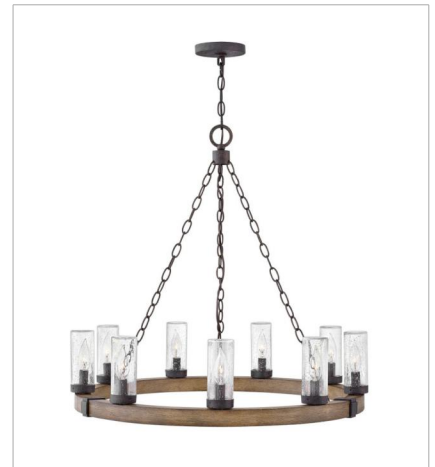

29208SQ-LL
LARGE SINGLE TIER
30" W, 27.8" H
Socketed
9-2w Cand. LED *Included

HINKLEY

HINKLEY
33000 Pin Oak Parkway
Avon Lake, OH 44012

PHONE: (440) 653-5500
Toll Free: 1 (800) 446-5539

hinkley.com