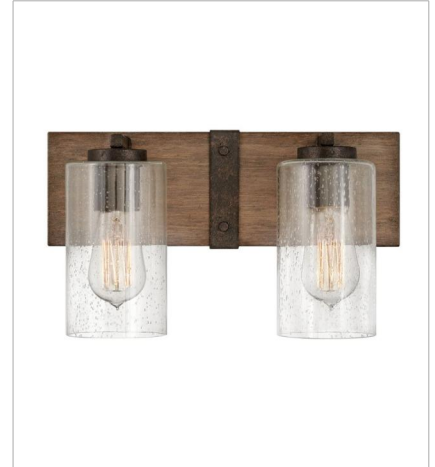

SAWYER

OPEN AIR™
collection

The fresh, rustic design of the Sawyer collection will enhance any living experience with a warm, cozy ambiance. The warm Sequoia wood finish is paired with Iron Rust accents and clear seedy glass for a farmhouse chic style.

FINISH: Sequoia with Iron Rust accents
GLASS: Clear Seedy, Etched

5940SQ
SINGLE LIGHT VANITY
5" W, 11" H
Socketed
1-10w Med. LED, 100w Equiv.

5941SQ-LL
LARGE SINGLE LIGHT VANITY
5" W, 20" H
Socketed
1-6w Med. LED *Included

29206SQ
MEDIUM SINGLE TIER
24" W, 23.3" H
Socketed
6-5w Cand. LED, 60w Equiv.

HINKLEY

HINKLEY
33000 Pin Oak Parkway
Avon Lake, OH 44012

PHONE: (440) 653-5500
Toll Free: 1 (800) 446-5539

hinkley.com

SAWYER

The fresh, rustic design of the Sawyer collection will enhance any living experience with a warm, cozy ambiance. The warm Sequoia wood finish is paired with Iron Rust accents and clear seedy glass for a farmhouse chic style.

FINISH: Sequoia with Iron Rust accents
GLASS: Clear Seedy, Etched

29206SQ-LL
MEDIUM SINGLE TIER
24" W, 23.3" H
Socketed
6-2w Cand. LED *Included

29206SQ-LV
MEDIUM SINGLE TIER CHANDELI...
24" W, 23.3" H
Socketed
6-3.50w Cand. LED *Included