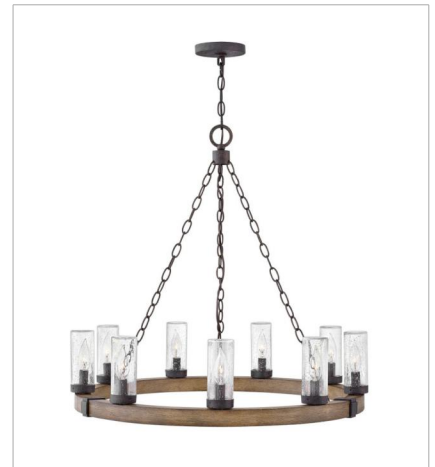

**FINISH:** Sequoia with Iron Rust accents  
**GLASS:** Clear Seedy, Etched

**5940SQ**  
SINGLE LIGHT VANITY  
5" W, 11" H  
Socketed  
1-10w Med. LED, 100w Equiv.

**5941SQ-LL**  
LARGE SINGLE LIGHT VANITY  
5" W, 20" H  
Socketed  
1-6w Med. LED \*Included

# SAWYER

The fresh, rustic design of the Sawyer collection will enhance any living experience with a warm, cozy ambiance. The warm Sequoia wood finish is paired with Iron Rust accents and clear seedy glass for a farmhouse chic style.

**FINISH:** Sequoia with Iron Rust accents  
**GLASS:** Clear Seedy, Etched

**29206SQ-LL**  
MEDIUM SINGLE TIER  
24" W, 23.3" H  
Socketed  
6-2w Cand. LED \*Included

**29206SQ-LV**  
MEDIUM SINGLE TIER CHANDELI...  
24" W, 23.3" H  
Socketed  
6-3.50w Cand. LED \*Included

**29207SQ**  
LARGE SINGLE TIER  
38" W, 28.5" H  
Socketed  
12-5w Cand. LED, 60w Equiv.

**29207SQ-LL**  
LARGE SINGLE TIER  
38" W, 28.5" H  
Socketed  
12-2w Cand. LED \*Included

**29208SQ**  
LARGE SINGLE TIER  
30" W, 27.8" H  
Socketed  
9-5w Cand. LED, 60w Equiv.