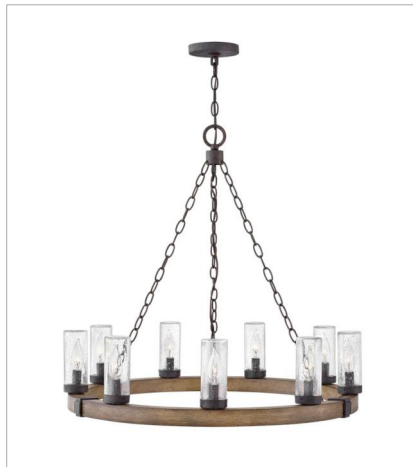

**FINISH:** Sequoia with Iron Rust accents  
**GLASS:** Clear Seedy, Etched

**5940SQ**  
SINGLE LIGHT VANITY  
5" W, 11" H  
Socketed  
1-10w Med. LED, 100w Equiv.

**5941SQ-LL**  
LARGE SINGLE LIGHT VANITY  
5" W, 20" H  
Socketed  
1-6w Med. LED \*Included

# SAWYER

The fresh, rustic design of the Sawyer collection will enhance any living experience with a warm, cozy ambiance. The warm Sequoia wood finish is paired with Iron Rust accents and clear seedy glass for a farmhouse chic style.

**FINISH:** Sequoia with Iron Rust accents  
**GLASS:** Clear Seedy, Etched

**29206SQ-LL**  
MEDIUM SINGLE TIER  
24" W, 23.3" H  
Socketed  
6-2w Cand. LED \*Included

**29206SQ-LV**  
MEDIUM SINGLE TIER CHANDELI...  
24" W, 23.3" H  
Socketed  
6-3.50w Cand. LED \*Included

**29207SQ**  
LARGE SINGLE TIER  
38" W, 28.5" H  
Socketed  
12-5w Cand. LED, 60w Equiv.

**29207SQ-LL**  
LARGE SINGLE TIER  
38" W, 28.5" H  
Socketed  
12-2w Cand. LED \*Included

**29208SQ**  
LARGE SINGLE TIER  
30" W, 27.8" H  
Socketed  
9-5w Cand. LED, 60w Equiv.