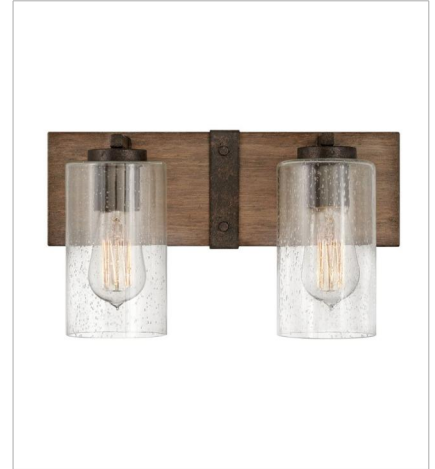

# SAWYER

OPEN AIR  
collection

The fresh, rustic design of the Sawyer collection will enhance any living experience with a warm, cozy ambiance. The warm Sequoia wood finish is paired with Iron Rust accents and clear seedy glass for a farmhouse chic style.

**FINISH:** Sequoia with Iron Rust accents  
**GLASS:** Clear Seedy, Etched

**5940SQ**  
SINGLE LIGHT VANITY  
5" W, 11" H  
Socketed  
1-10w Med. LED, 100w Equiv.

**5941SQ-LL**  
LARGE SINGLE LIGHT VANITY  
5" W, 20" H  
Socketed  
1-6w Med. LED \*Included

**29206SQ**  
MEDIUM SINGLE TIER  
24" W, 23.3" H  
Socketed  
6-5w Cand. LED, 60w Equiv.

# SAWYER

The fresh, rustic design of the Sawyer collection will enhance any living experience with a warm, cozy ambiance. The warm Sequoia wood finish is paired with Iron Rust accents and clear seedy glass for a farmhouse chic style.