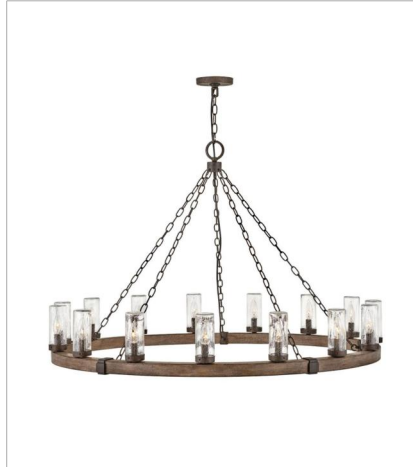

29209SQ
EXTRA LARGE SINGLE TIER
46" W, 30.5" H
Socketed
15-5w Cand. LED, 60w Equiv.