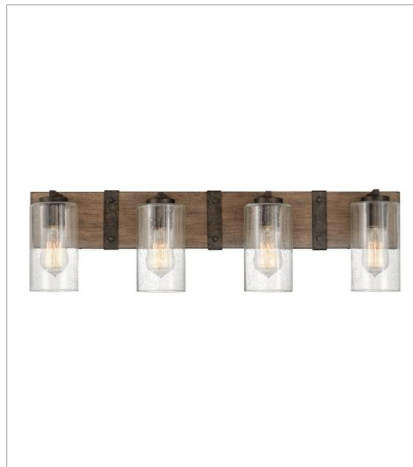

5944SQ
FOUR LIGHT VANITY
30.8" W, 8.3" H
Socketed
4-10w Med. LED, 100w Equiv.