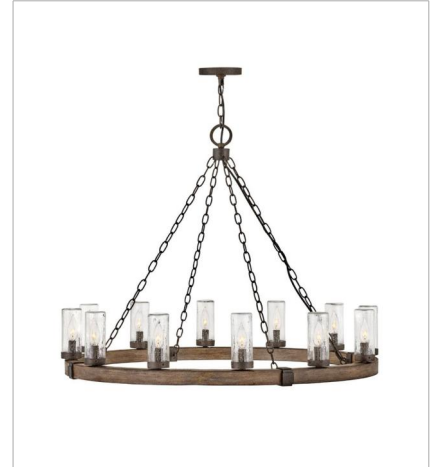

# SAWYER

OPEN AIR  
collection

The fresh, rustic design of the Sawyer collection will enhance any living experience with a warm, cozy ambiance. The warm Sequoia wood finish is paired with Iron Rust accents and clear seedy glass for a farmhouse chic style.

**FINISH:** Sequoia with Iron Rust accents  
**GLASS:** Clear Seedy, Etched

**5940SQ**  
SINGLE LIGHT VANITY  
5" W, 11" H  
Socketed  
1-10w Med. LED, 100w Equiv.

**5941SQ-LL**  
LARGE SINGLE LIGHT VANITY  
5" W, 20" H  
Socketed  
1-6w Med. LED \*Included

# SAWYER

The fresh, rustic design of the Sawyer collection will enhance any living experience with a warm, cozy ambiance. The warm Sequoia wood finish is paired with Iron Rust accents and clear seedy glass for a farmhouse chic style.

**FINISH:** Sequoia with Iron Rust accents  
**GLASS:** Clear Seedy, Etched

**29206SQ-LL**  
MEDIUM SINGLE TIER  
24" W, 23.3" H  
Socketed  
6-2w Cand. LED \*Included

**29206SQ-LV**  
MEDIUM SINGLE TIER CHANDELI...  
24" W, 23.3" H  
Socketed  
6-3.50w Cand. LED \*Included