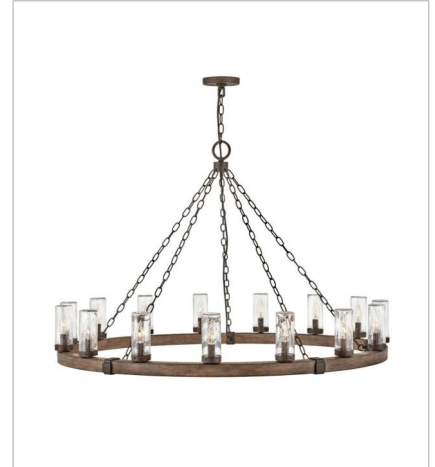

29209SQ-LL
EXTRA LARGE SINGLE TIER
46" W, 30.5" H
Socketed
15-2w Cand. LED *Included