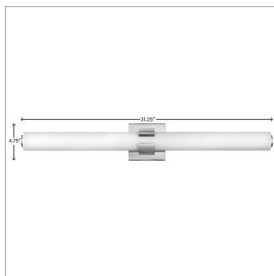

AIDEN

53063CM

LARGE LED VANITY

Bold and balanced are the defining elements of Aiden. A striking, signature cuff centers the etched white glass baton, while matching end caps complete the simple symmetry. The clean transitional silhouette with either a Chrome or Black finish can be mounted vertically or horizontally with Invisi-mount for a look that is as flexible as it is fashionable.

| DETAILS | |
|-----------|------------------------------|
| FINISH: | Chrome |
| MATERIAL: | Steel |
| GLASS: | Etched White |
| DIMMABLE: | YES - CL TYPE DIMMER (SSL7A) |

| DIMENSIONS | |
|----------------|-----------|
| WIDTH: | 31.3" |
| HEIGHT: | 4.8" |
| WEIGHT: | 4lb |
| BACK PLATE: | 4.75" Sq. |
| EXTENSION: | 3.8" |
| TOP TO OUTLET: | 2.5" |

| SHIPPING | |
|----------------|------|
| CARTON LENGTH: | 36.5 |
| CARTON WIDTH: | 7.5 |
| CARTON HEIGHT: | 11 |
| CARTON WEIGHT: | 7 |

PRODUCT DETAILS:

- Damp Rated
- This design features a sparkling, reflective chrome finish
- LED components carry a 5-year limited warranty
- Bold silhouette with dramatic details creates a modern statement
- Energy-efficient integrated LED - safer for the environment and low maintenance
- This fixture can be mounted vertically
- ADA compliant design provides added accessibility and maximum clearance
- Invisimount hardware is hidden on the backplate for a clean silhouette