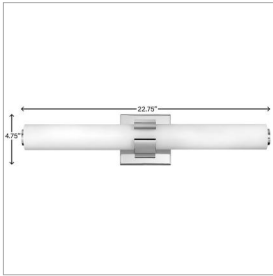

AIDEN

53062CM

MEDIUM LED VANITY

Bold and balanced are the defining elements of Aiden. A striking, signature cuff centers the etched white glass baton, while matching end caps complete the simple symmetry. The clean transitional silhouette with either a Chrome or Black finish can be mounted vertically or horizontally with Invisi-mount for a look that is as flexible as it is fashionable.

DETAILS	
FINISH:	Chrome
MATERIAL:	Steel
GLASS:	Etched White
DIMMABLE:	YES - CL TYPE DIMMER (SSL7A)

DIMENSIONS	
WIDTH:	22.8"
HEIGHT:	4.8"
WEIGHT:	3lb
BACK PLATE:	4.75" Sq.
EXTENSION:	3.8"
TOP TO OUTLET:	2.5"

LIGHT SOURCE	
LIGHT SOURCE:	Integrated LED
LED NAME:	LEVO98-532
WATTAGE:	36w LED *Included
VOLTAGE:	120v
LUMENS:	2900
CRI:	93
INCANDESCENT EQUIVALENCY:	4 x 60w
DIMMABLE:	YES - CL TYPE DIMMER (SSL7A)

SHIPPING	
CARTON LENGTH:	26.5
CARTON WIDTH:	7.5
CARTON HEIGHT:	10.5
CARTON WEIGHT:	5

PRODUCT DETAILS:

- This fixture can be mounted horizontally
- Damp Rated
- This design features a sparkling, reflective chrome finish
- LED components carry a 5-year limited warranty
- Bold silhouette with dramatic details creates a modern statement
- Energy-efficient integrated LED - safer for the environment and low maintenance
- This fixture can be mounted vertically
- ADA compliant design provides added accessibility and maximum clearance