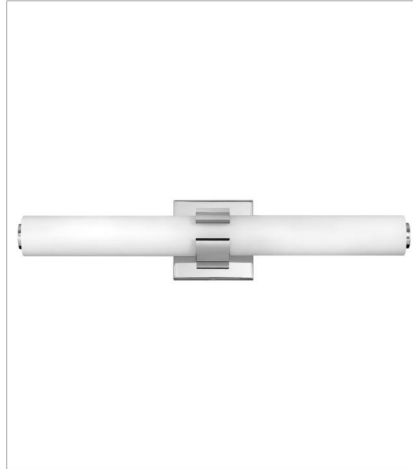

AIDEN

Bold and balanced are the defining elements of Aiden. A striking, signature cuff centers the etched white glass baton, while matching end caps complete the simple symmetry. The clean transitional silhouette with either a Chrome or Black finish can be mounted vertically or horizontally with Invisi-mount for a look that is as flexible as it is fashionable.

FINISH: Chrome
GLASS: Etched White

53060CM
SMALL LED SCONCE
4.8" W, 13.5" H
Integrated LED
20w LED *Included

53062CM
MEDIUM LED VANITY
22.8" W, 4.8" H
Integrated LED
36w LED *Included

53063CM
LARGE LED VANITY
31.3" W, 4.8" H
Integrated LED
53w LED *Included