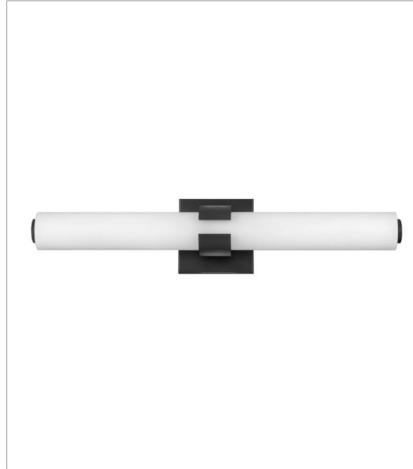

AIDEN

Bold and balanced are the defining elements of Aiden. A striking, signature cuff centers the etched white glass baton, while matching end caps complete the simple symmetry. The clean transitional silhouette with either a Chrome or Black finish can be mounted vertically or horizontally with Invisi-mount for a look that is as flexible as it is fashionable.

FINISH: Black
GLASS: Etched White

53060BK
SMALL LED SCONCE
4.8" W, 13.5" H
Integrated LED
20w LED *Included

53062BK
MEDIUM LED VANITY
23.3" W, 4.8" H
Integrated LED
36w LED *Included

53063BK
LARGE LED VANITY
31.3" W, 4.8" H
Integrated LED
53w LED *Included