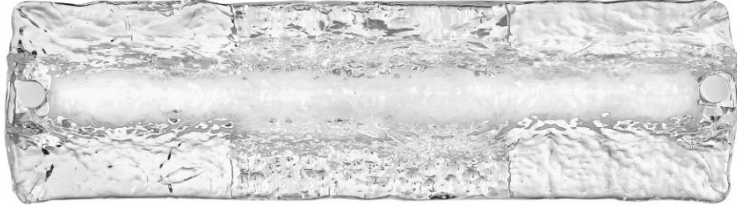

## 52092CM

### SMALL LED VANITY

A gentle wave of thick lava glass washes over the chrome base and integrated LED to create a soothing, wall-grazing light that smoothly transforms a space. Lucent features a minimalist profile, yet the exceptional light pattern makes a maximum impression. Invisi-mount system ensures the look stays clean and contemporary

DETAILS	
FINISH:	Chrome
MATERIAL:	Steel
GLASS:	Lava
DIMMABLE:	YES - CL TYPE DIMMER (SSL7A)

DIMENSIONS	
WIDTH:	18"
HEIGHT:	5"
WEIGHT:	6lb
BACK PLATE:	7"W X 5"H
EXTENSION:	3"
TOP TO OUTLET:	2.5"

LIGHT SOURCE	
LIGHT SOURCE:	Integrated LED
LED NAME:	LEVO70-380
WATTAGE:	20w LED *Included
VOLTAGE:	120v
LUMENS:	1700
CRI:	92
INCANDESCENT EQUIVALENCY:	1 x 100w
DIMMABLE:	YES - CL TYPE DIMMER (SSL7A)