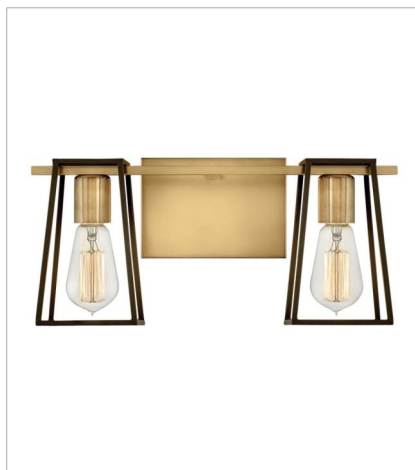

FILMORE

The vintage industrial open cage silhouette offers a glimpse of the workhorse mentality of Filmore, but the dual finish on bar, backplate and fitter ensures that effortless style reigns supreme. Offered in two dual finish combinations, Chrome with Satin Black and Oil Rubbed Bronze with Heritage Brass, Filmore adds no-nonsense function and a minimalist spirit to any space.

FINISH: Heritage Brass with Oil Rubbed Bronze accents

5160HB
SINGLE LIGHT VANITY
4.5" W, 7.5" H
Socketed
1-14w Med. LED, 100w Equiv.

5162HB
TWO LIGHT VANITY
16" W, 7.5" H
Socketed
2-14w Med. LED, 100w Equiv.

5163HB
THREE LIGHT VANITY
24" W, 7.5" H
Socketed
3-14w Med. LED, 100w Equiv.

5164HB
FOUR LIGHT VANITY
33.5" W, 7.5" H
Socketed
4-14w Med. LED, 100w Equiv.