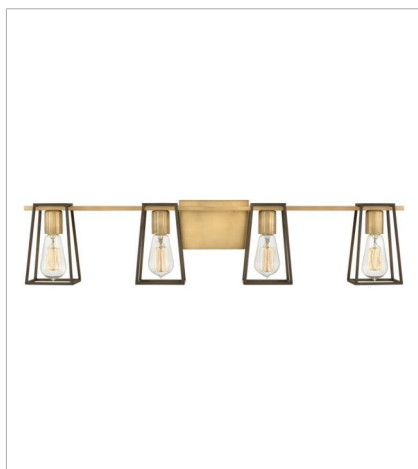

FILMORE

The vintage industrial open cage silhouette offers a glimpse of the workhorse mentality of Filmore, but the dual finish on bar, backplate and fitter ensures that effortless style reigns supreme. Offered in two dual finish combinations, Chrome with Satin Black and Oil Rubbed Bronze with Heritage Brass, Filmore adds no-nonsense function and a minimalist spirit to any space.

FINISH: Heritage Brass with Oil Rubbed Bronze accents

5160HB
SINGLE LIGHT VANITY
4.5" W, 7.5" H
Socketed
1-14w Med. LED, 100w Equiv.

5162HB
TWO LIGHT VANITY
16" W, 7.5" H
Socketed
2-14w Med. LED, 100w Equiv.

5163HB
THREE LIGHT VANITY
24" W, 7.5" H
Socketed
3-14w Med. LED, 100w Equiv.

5164HB
FOUR LIGHT VANITY
33.5" W, 7.5" H
Socketed
4-14w Med. LED, 100w Equiv.