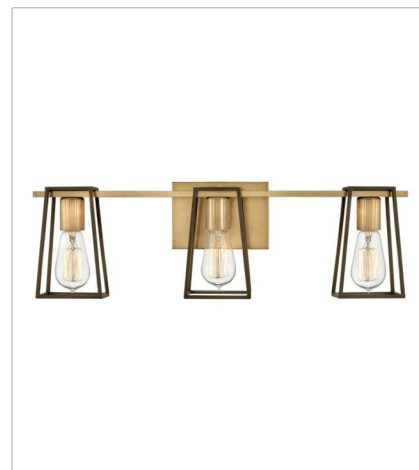

FILMORE

The vintage industrial open cage silhouette offers a glimpse of the workhorse mentality of Filmore, but the dual finish on bar, backplate and fitter ensures that effortless style reigns supreme. Offered in two dual finish combinations, Chrome with Satin Black and Oil Rubbed Bronze with Heritage Brass, Filmore adds no-nonsense function and a minimalist spirit to any space.

FINISH: Heritage Brass with Oil Rubbed Bronze accents

5160HB
SINGLE LIGHT VANITY
4.5" W, 7.5" H
Socketed
1-14w Med. LED, 100w Equiv.

5162HB
TWO LIGHT VANITY
16" W, 7.5" H
Socketed
2-14w Med. LED, 100w Equiv.

5163HB
THREE LIGHT VANITY
24" W, 7.5" H
Socketed
3-14w Med. LED, 100w Equiv.

5164HB
FOUR LIGHT VANITY
33.5" W, 7.5" H
Socketed
4-14w Med. LED, 100w Equiv.