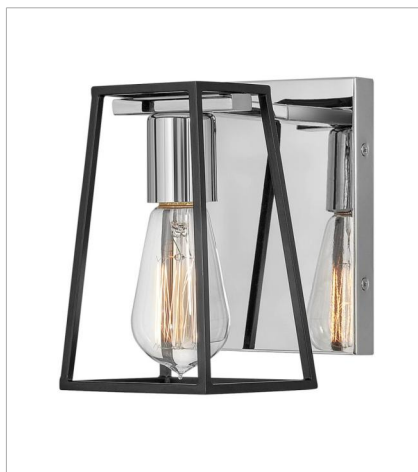

FILMORE

The vintage industrial open cage silhouette offers a glimpse of the workhorse mentality of Filmore, but the dual finish on bar, backplate and fitter ensures that effortless style reigns supreme. Offered in two dual finish combinations, Chrome with Satin Black and Oil Rubbed Bronze with Heritage Brass, Filmore adds no-nonsense function and a minimalist spirit to any space.

FINISH: Chrome with Satin Black accents

5160CM
SINGLE LIGHT VANITY
4.5" W, 7.5" H
Socketed
1-14w Med. LED, 100w Equiv.

5162CM
TWO LIGHT VANITY
16" W, 7.5" H
Socketed
2-14w Med. LED, 100w Equiv.

5163CM
THREE LIGHTS VANITY
24" W, 7.5" H
Socketed
3-14w Med. LED, 100w Equiv.

5164CM
FOUR LIGHT VANITY
33.5" W, 7.5" H
Socketed
4-14w Med. LED, 100w Equiv.

HINKLEY

HINKLEY
33000 Pin Oak Parkway
Avon Lake, OH 44012

PHONE: (440) 653-5500
Toll Free: 1 (800) 446-5539

hinkley.com