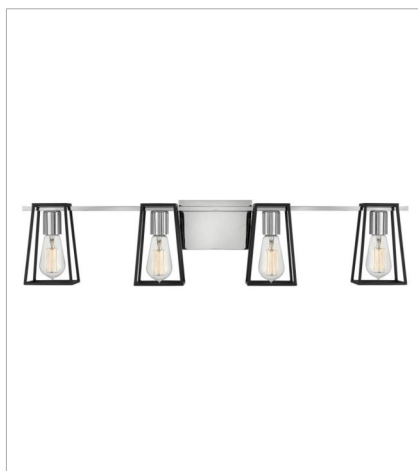

FILMORE

The vintage industrial open cage silhouette offers a glimpse of the workhorse mentality of Filmore, but the dual finish on bar, backplate and fitter ensures that effortless style reigns supreme. Offered in two dual finish combinations, Chrome with Satin Black and Oil Rubbed Bronze with Heritage Brass, Filmore adds no-nonsense function and a minimalist spirit to any space.

FINISH: Chrome with Satin Black accents

5160CM
SINGLE LIGHT VANITY
4.5" W, 7.5" H
Socketed
1-14w Med. LED, 100w Equiv.

5162CM
TWO LIGHT VANITY
16" W, 7.5" H
Socketed
2-14w Med. LED, 100w Equiv.

5163CM
THREE LIGHTS VANITY
24" W, 7.5" H
Socketed
3-14w Med. LED, 100w Equiv.

5164CM
FOUR LIGHT VANITY
33.5" W, 7.5" H
Socketed
4-14w Med. LED, 100w Equiv.

HINKLEY

HINKLEY
33000 Pin Oak Parkway
Avon Lake, OH 44012

PHONE: (440) 653-5500
Toll Free: 1 (800) 446-5539

hinkley.com