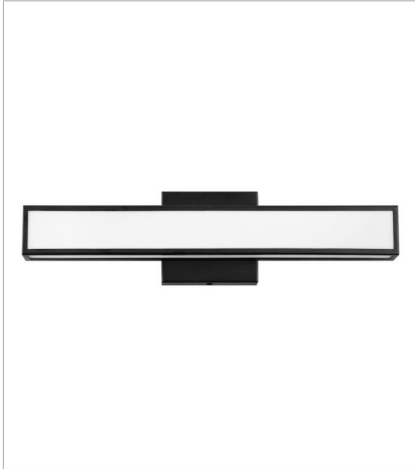

ALTO

Sleek and chic, the LED, ADA-compliant Alto effortlessly takes center stage. Mastering both form and function, Alto unifies energy-efficiency, durability and sophistication.

FINISH: Black
GLASS: White Acrylic

51402BK
SMALL LED VANITY
18" W, 4.8" H
Integrated LED
26w LED *Included

51403BK
MEDIUM LED VANITY
24" W, 4.8" H
Integrated LED
29w LED *Included

51404BK
LARGE LED VANITY
30" W, 4.8" H
Integrated LED
44w LED *Included