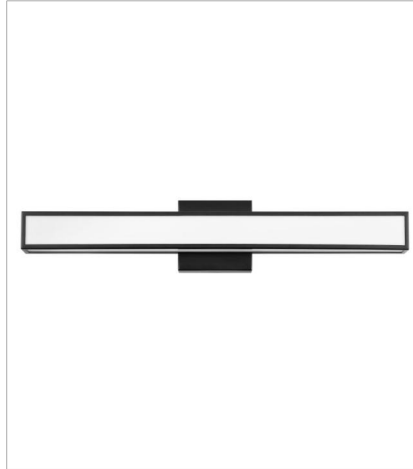

ALTO

Sleek and chic, the LED, ADA-compliant Alto effortlessly takes center stage. Mastering both form and function, Alto unifies energy-efficiency, durability and sophistication.

FINISH: Black
GLASS: White Acrylic

51402BK
SMALL LED VANITY
18" W, 4.8" H
Integrated LED
26w LED *Included

51403BK
MEDIUM LED VANITY
24" W, 4.8" H
Integrated LED
29w LED *Included

51404BK
LARGE LED VANITY
30" W, 4.8" H
Integrated LED
44w LED *Included