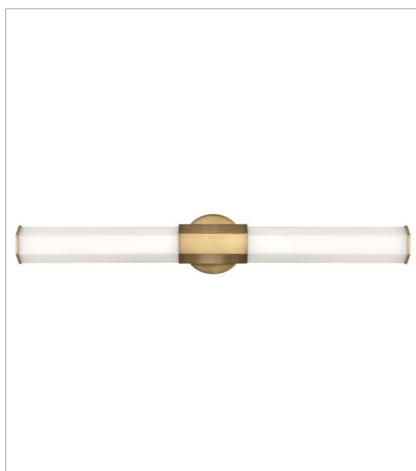

# FACET

For a profile that is unpretentious, yet unforgettable, view all the sides of Facet. Interesting angles combine with a bold center bracelet to create the edgy and contemporary look. Hexagonal etched glass is showcased by Heritage Brass or Polished Nickel center and end caps of the same shape, while the Invisi mount system remains unseen to simply highlight the superior style.

**FINISH:** Heritage Brass  
**GLASS:** Etched Opal, Etched

**51150HB**  
SMALL LED SCONCE  
5" W, 14" H  
Integrated LED  
16w LED \*Included

**51152HB**  
MEDIUM LED VANITY  
26" W, 5" H  
Integrated LED  
32w LED \*Included

**51392HB**  
LARGE SCONCE  
4.5" W, 24" H  
Integrated LED  
24w LED \*Included

**99058FHB**  
DOWNROD KIT FACET  
4.3" W, 6.3" H

**51153HB**  
LARGE LED VANITY  
32" W, 5" H  
Integrated LED  
40w LED \*Included