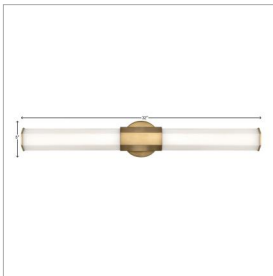

FACET

51153HB

LARGE LED VANITY

For a profile that is unpretentious, yet unforgettable, view all the sides of Facet. Interesting angles combine with a bold center bracelet to create the edgy and contemporary look. Hexagonal etched glass is showcased by Heritage Brass or Polished Nickel center and end caps of the same shape, while the Invisi mount system remains unseen to simply highlight the superior style.

DETAILS	
FINISH:	Heritage Brass
MATERIAL:	Steel
GLASS:	Etched Opal
DIMMABLE:	YES - CL TYPE DIMMER (SSL7A)

DIMENSIONS	
WIDTH:	32"
HEIGHT:	5"
WEIGHT:	5lb
BACK PLATE:	5" Dia.
EXTENSION:	4"
TOP TO OUTLET:	2.5"

SHIPPING	
CARTON LENGTH:	34.5
CARTON WIDTH:	12
CARTON HEIGHT:	6.5
CARTON WEIGHT:	6.5

PRODUCT DETAILS:

- Damp Rated
- LED components carry a 5-year limited warranty
- Bold silhouette with dramatic details creates a modern statement
- Energy-efficient integrated LED - safer for the environment and low maintenance
- This fixture can be mounted vertically
- ADA compliant design provides added accessibility and maximum clearance
- Invisimount hardware is hidden on the backplate for a clean silhouette