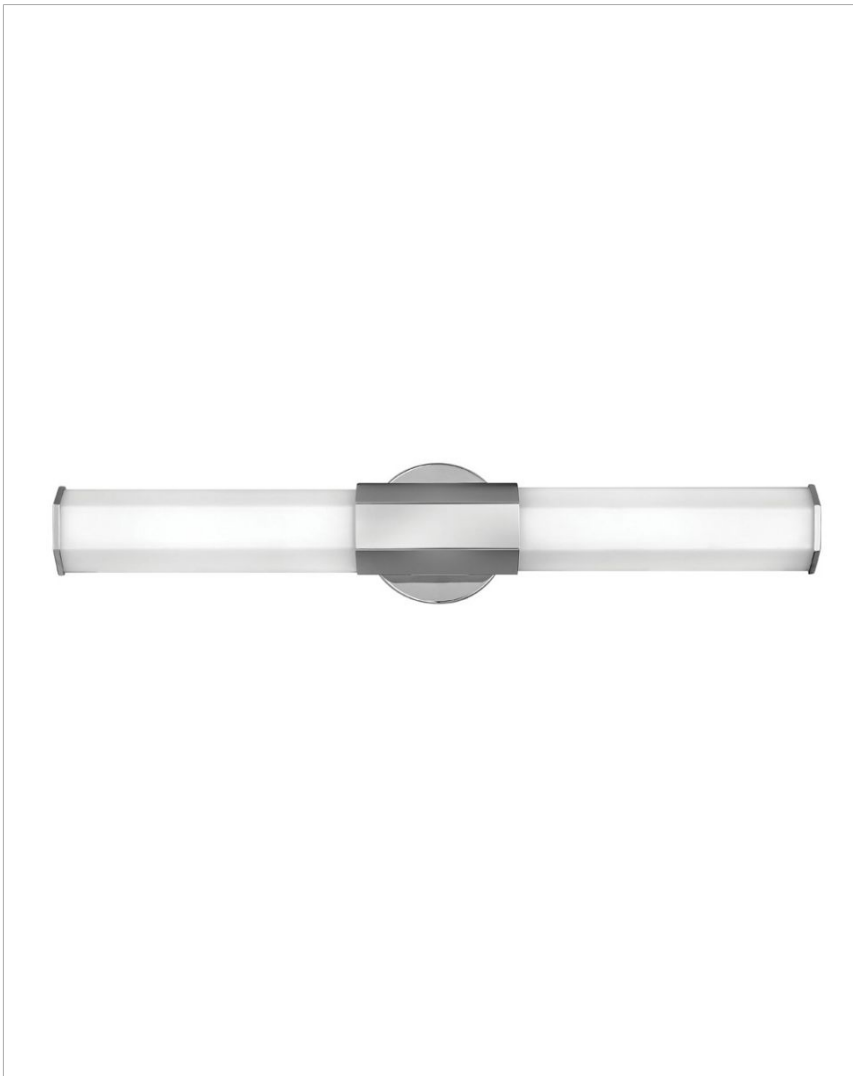

FACET

51152PN

MEDIUM LED VANITY

For a profile that is unpretentious, yet unforgettable, view all the sides of Facet. Interesting angles combine with a bold center bracelet to create the edgy and contemporary look. Hexagonal etched glass is showcased by Heritage Brass or Polished Nickel center and end caps of the same shape, while the Invisi mount system remains unseen to simply highlight the superior style.

DETAILS	
FINISH:	Polished Nickel
MATERIAL:	Steel
GLASS:	Etched Opal
DIMMABLE:	YES - CL TYPE DIMMER (SSL7A)

DIMENSIONS	
WIDTH:	26"
HEIGHT:	5"
WEIGHT:	4.5lb
BACK PLATE:	5" Dia.
EXTENSION:	4"
TOP TO OUTLET:	2.5"

LIGHT SOURCE	
LIGHT SOURCE:	Integrated LED
LED NAME:	(2) EL2G16W7WI
WATTAGE:	32w LED *Included
VOLTAGE:	120v
LUMENS:	2800
CRI:	95
INCANDESCENT EQUIVALENCY:	2 x 100w
DIMMABLE:	YES - CL TYPE DIMMER (SSL7A)

SHIPPING	
CARTON LENGTH:	28.5
CARTON WIDTH:	12
CARTON HEIGHT:	6.5
CARTON WEIGHT:	6

PRODUCT DETAILS:

- This fixture can be mounted horizontally
- Damp Rated
- LED components carry a 5-year limited warranty
- Bold silhouette with dramatic details creates a modern statement
- Energy-efficient integrated LED - safer for the environment and low maintenance
- This fixture can be mounted vertically
- ADA compliant design provides added accessibility and maximum clearance
- Invisimount hardware is hidden on the backplate for a clean silhouette