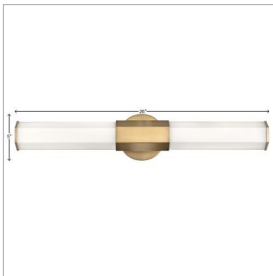

FACET

51152HB

MEDIUM LED VANITY

For a profile that is unpretentious, yet unforgettable, view all the sides of Facet. Interesting angles combine with a bold center bracelet to create the edgy and contemporary look. Hexagonal etched glass is showcased by Heritage Brass or Polished Nickel center and end caps of the same shape, while the Invisi mount system remains unseen to simply highlight the superior style.

DETAILS	
FINISH:	Heritage Brass
MATERIAL:	Steel
GLASS:	Etched Opal
DIMMABLE:	YES - CL TYPE DIMMER (SSL7A)

DIMENSIONS	
WIDTH:	26"
HEIGHT:	5"
WEIGHT:	4.5lb
BACK PLATE:	5" Dia.
EXTENSION:	4"
TOP TO OUTLET:	2.5"

SHIPPING	
CARTON LENGTH:	28.5
CARTON WIDTH:	12
CARTON HEIGHT:	6.5
CARTON WEIGHT:	6

PRODUCT DETAILS:

- This fixture can be mounted horizontally
- Damp Rated
- LED components carry a 5-year limited warranty
- Bold silhouette with dramatic details creates a modern statement
- Energy-efficient integrated LED - safer for the environment and low maintenance
- This fixture can be mounted vertically
- ADA compliant design provides added accessibility and maximum clearance
- Invisimount hardware is hidden on the backplate for a clean silhouette