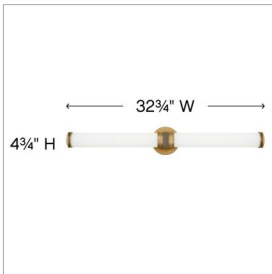

REMI

5074CR

LARGE LED VANITY

Remi's slim profile and sophisticated details seamlessly merge with LED technology to master both form and function. The etched white glass cylinder is finely detailed with precise, stepped end caps, and the cast knurled bracelet in luxe finish options is artfully crafted with vintage appeal. This chic, transitional design ensures Remi's ability to complement a wide variety of bath or interior spaces.

DETAILS	
FINISH:	Champagne Bronze
MATERIAL:	Aluminum
GLASS:	Etched White
DIMMABLE:	YES - CL TYPE DIMMER (SSL7A)

DIMENSIONS	
WIDTH:	32.8"
HEIGHT:	4.8"
WEIGHT:	3.5lb
BACK PLATE:	4.75" Dia.
EXTENSION:	3.8"
TOP TO OUTLET:	2.5"

LIGHT SOURCE	
LIGHT SOURCE:	Integrated LED
LED NAME:	LEVO140-260
WATTAGE:	53w LED *Included
VOLTAGE:	120v
LUMENS:	3800
CRI:	92
INCANDESCENT EQUIVALENCY:	6 x 60w
DIMMABLE:	YES - CL TYPE DIMMER (SSL7A)

SHIPPING	
CARTON LENGTH:	36
CARTON WIDTH:	7
CARTON HEIGHT:	10.5
CARTON WEIGHT:	6