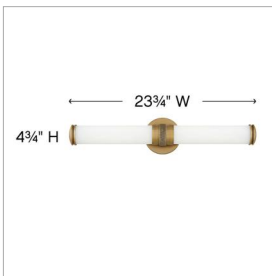

REMI

5073CR

MEDIUM LED VANITY

Remi's slim profile and sophisticated details seamlessly merge with LED technology to master both form and function. The etched white glass cylinder is finely detailed with precise, stepped end caps, and the cast knurled bracelet in luxe finish options is artfully crafted with vintage appeal. This chic, transitional design ensures Remi's ability to complement a wide variety of bath or interior spaces.

DETAILS	
FINISH:	Champagne Bronze
MATERIAL:	Aluminum
GLASS:	Etched White
DIMMABLE:	YES - CL TYPE DIMMER (SSL7A)

DIMENSIONS	
WIDTH:	23.8"
HEIGHT:	4.8"
WEIGHT:	3lb
BACK PLATE:	4.75" Dia.
EXTENSION:	3.8"
TOP TO OUTLET:	2.5"

LIGHT SOURCE	
LIGHT SOURCE:	Integrated LED
LED NAME:	LEVO98-532
WATTAGE:	36w LED *Included
VOLTAGE:	120v
LUMENS:	2450
CRI:	93
INCANDESCENT EQUIVALENCY:	4 x 60w
DIMMABLE:	YES - CL TYPE DIMMER (SSL7A)

SHIPPING	
CARTON LENGTH:	26
CARTON WIDTH:	7
CARTON HEIGHT:	10.5
CARTON WEIGHT:	4.5

PRODUCT DETAILS:

- This fixture can be mounted horizontally
- Distinctive mid-century modern elements merge with sleek and timeless forms for a vintage vibe with modern flair
- Damp Rated
- LED components carry a 5-year limited warranty
- Energy-efficient integrated LED - safer for the environment and low maintenance
- This fixture can be mounted vertically
- ADA compliant design provides added accessibility and maximum clearance
- Exclusively available in High Performance LED