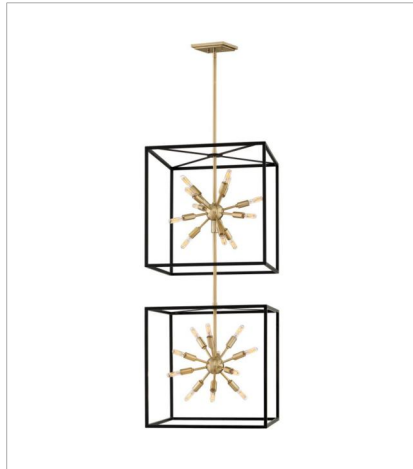

AROS

lisa mcdennon
COLLECTION

Some views are better than others. The striking Aros pendant showcases a provocative mid-century modern starburst cluster in a luxurious Warm Brass finish framed by an articulating, angular cage in prominent Black. For added drama, the sophisticated multi-tiered pendants dazzle with dimension to fill unique spaces or higher ceilings. Aros is part of the Lisa McDennon Collection.

FINISH: Black with Warm Brass accents

46314BLK
MEDIUM OPEN FRAME PENDANT
20" W, 21" H
Socketed
12-5w Cand. LED, 40w Equiv.

46316BLK
LARGE OPEN FRAME TWO TIER
20" W, 51.5" H
Socketed
24-5w Cand. LED, 40w Equiv.

46318BLK
DOUBLE XL OPEN FRAME PENDANT
20" W, 82.8" H
Socketed
36-5w Cand. LED, 25w Equiv.

46313BLK
MEDIUM CONVERTIBLE PENDANT
13" W, 14" H
Socketed
7-5w Cand. LED, 60w Equiv.

HINKLEY

HINKLEY
33000 Pin Oak Parkway
Avon Lake, OH 44012