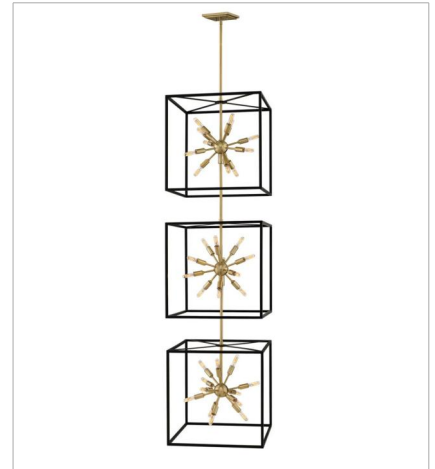

AROS

lisa mcdennon
COLLECTION

Some views are better than others. The striking Aros pendant showcases a provocative mid-century modern starburst cluster in a luxurious Warm Brass finish framed by an articulating, angular cage in prominent Black. For added drama, the sophisticated multi-tiered pendants dazzle with dimension to fill unique spaces or higher ceilings. Aros is part of the Lisa McDennon Collection.

FINISH: Black with Warm Brass accents

46314BLK
MEDIUM OPEN FRAME PENDANT
20" W, 21" H
Socketed
12-5w Cand. LED, 40w Equiv.

46316BLK
LARGE OPEN FRAME TWO TIER
20" W, 51.5" H
Socketed
24-5w Cand. LED, 40w Equiv.

46318BLK
DOUBLE XL OPEN FRAME PENDANT
20" W, 82.8" H
Socketed
36-5w Cand. LED, 25w Equiv.

46313BLK
MEDIUM CONVERTIBLE PENDANT
13" W, 14" H
Socketed
7-5w Cand. LED, 60w Equiv.

HINKLEY

HINKLEY
33000 Pin Oak Parkway
Avon Lake, OH 44012