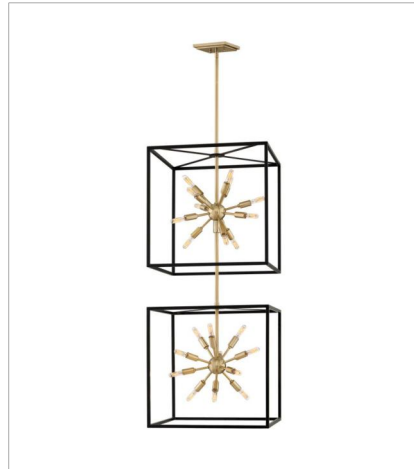

AROS

lisa mcdennon
COLLECTION

Some views are better than others. The striking Aros pendant showcases a provocative mid-century modern starburst cluster in a luxurious Warm Brass finish framed by an articulating, angular cage in prominent Black. For added drama, the sophisticated multi-tiered pendants dazzle with dimension to fill unique spaces or higher ceilings. Aros is part of the Lisa McDennon Collection.

FINISH: Black with Warm Brass accents

46314BLK
MEDIUM OPEN FRAME PENDANT
20" W, 21" H
Socketed
12-5w Cand. LED, 40w Equiv.

46316BLK
LARGE OPEN FRAME TWO TIER
20" W, 51.5" H
Socketed
24-5w Cand. LED, 40w Equiv.

46318BLK
DOUBLE XL OPEN FRAME PENDANT
20" W, 82.8" H
Socketed
36-5w Cand. LED, 25w Equiv.

46313BLK
MEDIUM CONVERTIBLE PENDANT
13" W, 14" H
Socketed
7-5w Cand. LED, 60w Equiv.

HINKLEY

HINKLEY
33000 Pin Oak Parkway
Avon Lake, OH 44012