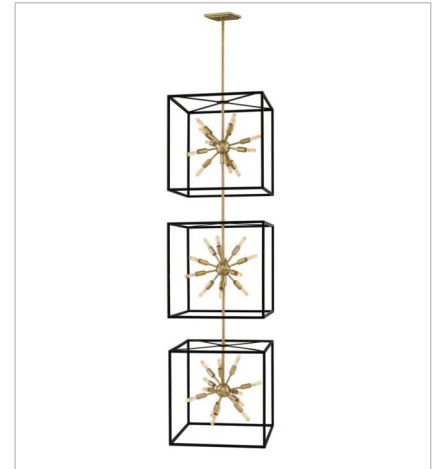

AROS

lisa mcdennon
COLLECTION

Some views are better than others. The striking Aros pendant showcases a provocative mid-century modern starburst cluster in a luxurious Warm Brass finish framed by an articulating, angular cage in prominent Black. For added drama, the sophisticated multi-tiered pendants dazzle with dimension to fill unique spaces or higher ceilings. Aros is part of the Lisa McDennon Collection.

FINISH: Black with Warm Brass accents

46314BLK
MEDIUM OPEN FRAME PENDANT
20" W, 21" H
Socketed
12-5w Cand. LED, 40w Equiv.

46316BLK
LARGE OPEN FRAME TWO TIER
20" W, 51.5" H
Socketed
24-5w Cand. LED, 40w Equiv.

46318BLK
DOUBLE XL OPEN FRAME PENDANT
20" W, 82.8" H
Socketed
36-5w Cand. LED, 25w Equiv.

46313BLK
MEDIUM CONVERTIBLE PENDANT
13" W, 14" H
Socketed
7-5w Cand. LED, 60w Equiv.

HINKLEY

HINKLEY
33000 Pin Oak Parkway
Avon Lake, OH 44012