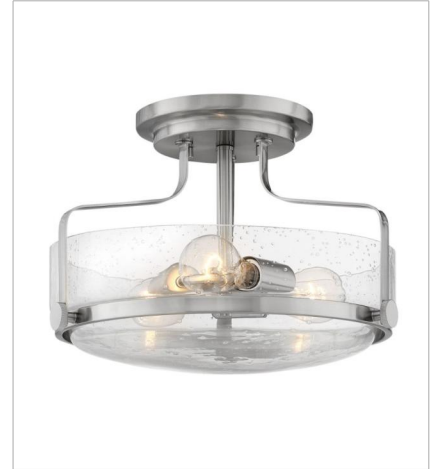

# HARPER

Harper's sleek, retro design elevates the traditional flush mount with a unique clear seedy glass bound by a prominent metal ring and decorative knobs available in four finishes.

**FINISH:** Brushed Nickel  
**GLASS:** Clear Seedy, Etched Opal

**3640BN-CS**  
MEDIUM FLUSH MOUNT  
15.8" W, 6.3" H  
Socketed  
3-5w Med. LED

**3641BN**  
MEDIUM SEMI-FLUSH MOUNT  
14.5" W, 10" H  
Socketed  
3-14w Med. LED, 100w Equiv.

**3641BN-CS**  
MEDIUM SEMI-FLUSH MOUNT  
14.5" W, 10" H  
Socketed  
3-14w Med. LED, 100w Equiv.

**3643BN**  
LARGE SEMI-FLUSH MOUNT  
18" W, 10" H  
Socketed  
3-14w Med. LED, 100w Equiv.

**3643BN-CS**  
LARGE SEMI-FLUSH MOUNT  
18" W, 10" H  
Socketed  
3-14w Med. LED, 100w Equiv.