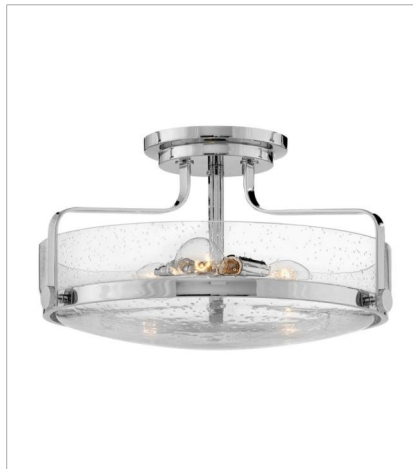

HARPER

Harper's sleek, retro design elevates the traditional flush mount with a unique clear seedy glass bound by a prominent metal ring and decorative knobs available in four finishes.

FINISH: Chrome
GLASS: Clear Seedy, Etched Opal

3640CM-CS
MEDIUM FLUSH MOUNT
15.8" W, 6.3" H
Socketed
3-5w Med. LED

3641CM
MEDIUM SEMI-FLUSH MOUNT
14.5" W, 10" H
Socketed
3-14w Med. LED, 100w Equiv.

3641CM-CS
MEDIUM SEMI-FLUSH MOUNT
14.5" W, 10" H
Socketed
3-14w Med. LED, 100w Equiv.

3643CM
LARGE SEMI-FLUSH MOUNT
18" W, 10" H
Socketed
3-14w Med. LED, 100w Equiv.

3643CM-CS
LARGE SEMI-FLUSH MOUNT
18" W, 10" H
Socketed
3-14w Med. LED, 100w Equiv.

HINKLEY

HINKLEY
33000 Pin Oak Parkway
Avon Lake, OH 44012