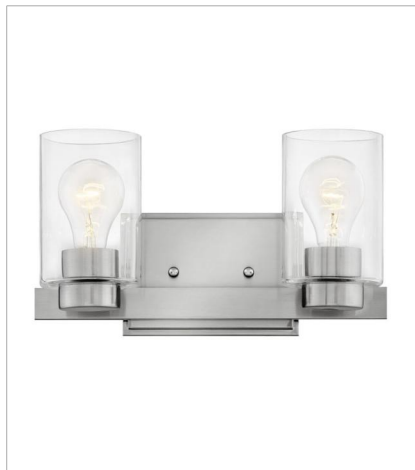

MILEY

Miley's chic design complements a variety of decors with its sleek lines and elegant glass shape. The cast stepped back plate and cast glass holders in Chrome or Brushed Nickel finishes add to its beauty.

FINISH: Brushed Nickel
GLASS: Etched White, Clear

5052BN
TWO LIGHT VANITY
13" W, 6.3" H
Socketed
2-60w G-9 *Included or 2-5w G9 LED, 60w
Equiv.

5052BN-CL
TWO LIGHT VANITY
13" W, 7" H
Socketed
2-12w Med. LED, 100w Equiv.

5053BN
THREE LIGHT VANITY
21.5" W, 6.3" H
Socketed
3-60w G-9 *Included or 3-5w G9 LED, 60w
Equiv.

5053BN-CL
THREE LIGHT VANITY
21.5" W, 7" H
Socketed
3-12w Med. LED, 100w Equiv.

HINKLEY

HINKLEY
33000 Pin Oak Parkway
Avon Lake, OH 44012