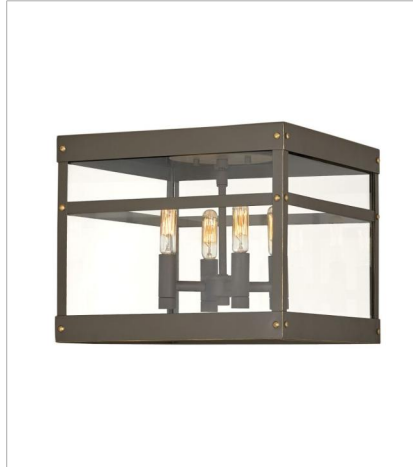

2801OZ
MEDIUM POST OR PIER MOUNT L...
6.5" W, 22.8" H
Socketed
1-12w Med. LED, 100w Equiv.

2803OZ
MEDIUM FLUSH MOUNT
12" W, 12" H
Socketed
4-5w Cand. LED, 60w Equiv.