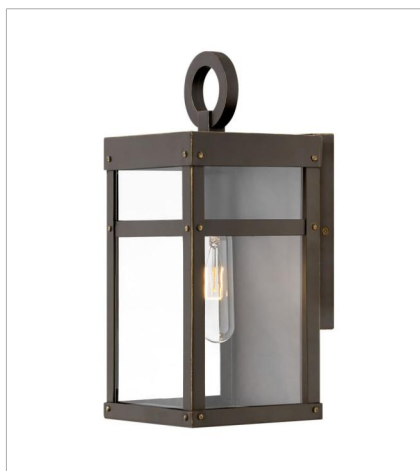

PORTER

A fusion of chic styles makes Porter a design standout. Merging Modern Farmhouse, Industrial, and Arts and Crafts elements, the fine rivet details and a sturdy hanger loop create a stunning and distinctive statement.

FINISH: Oil Rubbed Bronze
GLASS: Clear

2808OZ
LARGE SINGLE TIER
12" W, 31.3" H
Socketed
4-8w Med. LED, 60w Equiv.

2808OZ-LL
MEDIUM SINGLE TIER
12" W, 31.3" H
Socketed
4-2w Med. LED *Included

2800OZ
MEDIUM WALL MOUNT LANTERN
6" W, 18.5" H
Socketed
1-12w Med. LED, 100w Equiv.

FINISH: Oil Rubbed Bronze
GLASS: Clear

2805OZ
LARGE WALL MOUNT LANTERN
7.5" W, 25" H
Socketed
1-12w Med. LED, 100w Equiv.

2805OZ-LL
LARGE WALL MOUNT LANTERN
7.5" W, 25" H
Socketed
1-4w Med. LED *Included

2806OZ
EXTRA SMALL WALL MOUNT LANTERN
5.5" W, 13" H
Socketed
1-12w Med. LED, 100w Equiv.

2806OZ-LL
SMALL WALL MOUNT LANTERN
5.5" W, 13" H
Socketed
1-2w Med. LED *Included

2807OZ
LARGE WALL MOUNT LANTERN
9.5" W, 29" H
Socketed
1-12w Med. LED, 60w Equiv.