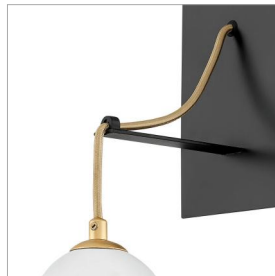

PRODUCT DETAILS:

- Dry Rated
- Eclectic style that mixes unconventional elements; Unique and sophisticated designs that feel modern and vintage at the same time
- Part of the Lisa McDennon Collection of eclectic lighting designs, blending traditional and modern West Coast styles with striking natural elements, sculptural silhouettes, and layered textiles

HINKLEY

HINKLEY
33000 Pin Oak Parkway
Avon Lake, OH 44012

PHONE: (440) 653-5500
Toll Free: 1 (800) 446-5539

hinkley.com