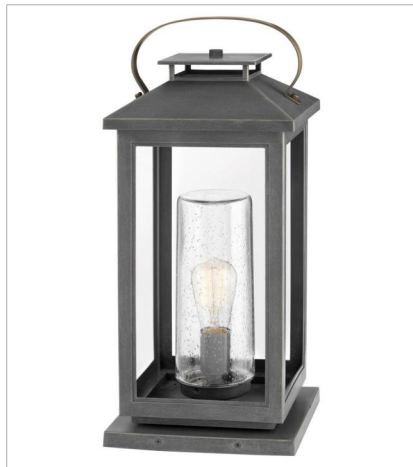

ATWATER

COASTAL
ELEMENTS™
collection

Classic and elegant, Atwater offers beauty and endurance. Constructed from a composite material and treated with an anti-fading agent, the updated coastal design incorporates elegant brass accents, handle, and an inner glass that creates a faux candle effect. The high performance finish is resistant to rust and corrosion with a 5-year warranty.

FINISH: Ash Bronze
GLASS: Clear Seedy

1160AH
SMALL WALL MOUNT LANTERN
6.5" W, 14" H
Socketed
1-10w Med. LED, 100w Equiv.

1160AH-LL
MEDIUM WALL MOUNT LANTERN
6.5" W, 14" H
Socketed
1-2w Med. LED *Included

1164AH-LL
MEDIUM WALL MOUNT LANTERN
8.3" W, 17.5" H
Socketed
1-2w Med. LED *Included

1167AH
MEDIUM PIER MOUNT
9.5" W, 21.5" H
Socketed
1-10w Med. LED, 100w Equiv.

1167AH-LL
LARGE PIER MOUNT LANTERN
9.5" W, 21.5" H
Socketed
1-2w Med. LED *Included

Classic and elegant, Atwater offers beauty and endurance. Constructed from a composite material and treated with an anti-fading agent, the updated coastal design incorporates elegant brass accents, handle, and an inner glass that creates a faux candle effect. The high performance finish is resistant to rust and corrosion with a 5-year warranty.