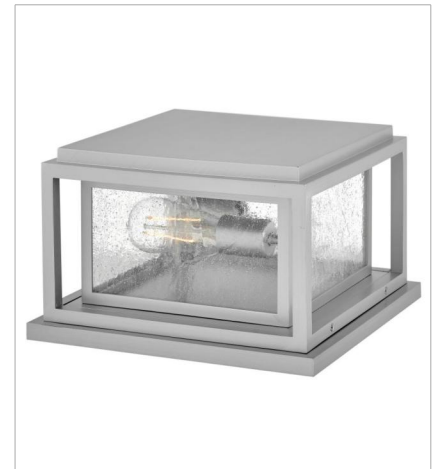

1008SI
SMALL PIER MOUNT LANTERN
12" W, 7.5" H
Socketed
2-8w Med. LED

HINKLEY

HINKLEY
33000 Pin Oak Parkway
Avon Lake, OH 44012

PHONE: (440) 653-5500
Toll Free: 1 (800) 446-5539

hinkley.com