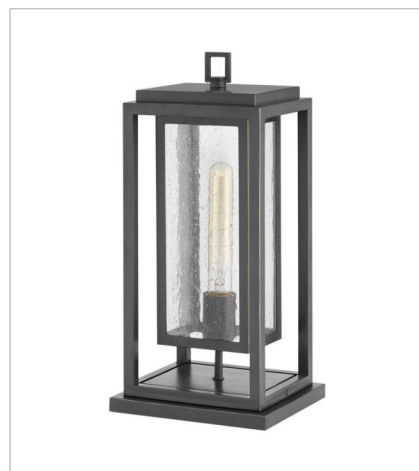

REPUBLIC

Republic's striking double frame design, constructed from a composite material and treated with an anti-fading agent for maximum durability, is at home on the coast or a country lodge. The Oil Rubbed Bronze and Satin Nickel resilience finishes feature a 5-year warranty and are resistant to rust and corrosion. Vintage filament bulbs are recommended to complete a stylish look.

FINISH: Oil Rubbed Bronze
GLASS: Etched, Clear Seedy

1005OZ
LARGE OUTDOOR WALL MOUNT LA...
7" W, 20" H
Socketed
1-12w Med. LED, 100w Equiv.

1005OZ-LL
MEDIUM WALL MOUNT LANTERN
7" W, 20" H
Socketed
1-2w Med. LED *Included

1007OZ-LV
MEDIUM PIER MOUNT LANTERN 12V
7" W, 16.5" H
Socketed
1-3.50w Med. LED *Included

REPUBLIC

Republic's striking double frame design, constructed from a composite material and treated with an anti-fading agent for maximum durability, is at home on the coast or a country lodge. The Oil Rubbed Bronze and Satin Nickel resilience finishes feature a 5-year warranty and are resistant to rust and corrosion. Vintage filament bulbs are recommended to complete a stylish look.