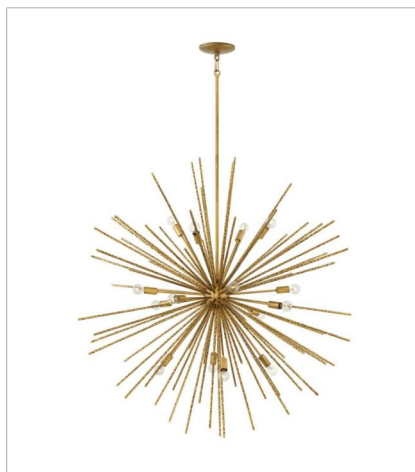

TRYST

A seamless blend of vintage sophistication and contemporary clout, Tryst offers a striking mix of design elements. Hammered stems radiating from a spherical body shimmer as the light dances across the facets, creating a robust yet airy effect.

FINISH: Burnished Gold

FR43015BNG

MEDIUM ORB

30" W, 30" H

Socketed

12-5w Cand. LED, 60w Equiv.

FR43016BNG

LARGE ORB

42" W, 42" H

Socketed

16-5w Cand. LED, 60w Equiv.