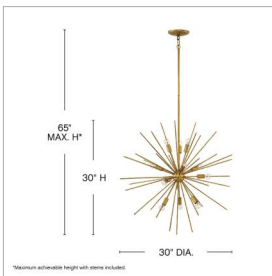

TRYST

FR43015BNG

MEDIUM ORB

A seamless blend of vintage sophistication and contemporary clout, Tryst offers a striking mix of design elements. Hammered stems radiating from a spherical body shimmer as the light dances across the facets, creating a robust yet airy effect.

DETAILS	
FINISH:	Burnished Gold
MATERIAL:	Steel
SLOPE DEGREE:	90
DIMMABLE:	YES - WITH DIMMABLE LAMP (NOT INCLUDED)

DIMENSIONS	
WIDTH:	30"
HEIGHT:	30"
WEIGHT:	12lb

LIGHT SOURCE	
LIGHT SOURCE:	Socketed
WATTAGE:	12-5w Cand. LED, 60w Equiv.
VOLTAGE:	120v

MOUNTING	
CANOPY:	6.5" Dia.
LEAD WIRE:	1 X 120"
MAX HEIGHT:	65

SHIPPING	
CARTON LENGTH:	19
CARTON WIDTH:	16
CARTON HEIGHT:	14.5
CARTON WEIGHT:	13

PRODUCT DETAILS:

- Dry Rated
- Includes (1) 6" stem and (2) 12" stems to customize hanging height
- Distinctive mid-century modern elements merge with sleek and timeless forms for a vintage vibe with modern flair
- Can be hung on a sloped ceiling
- This design features a luxurious gold finish with an opulent sheen
- Ideal for vintage filament bulbs (not included)