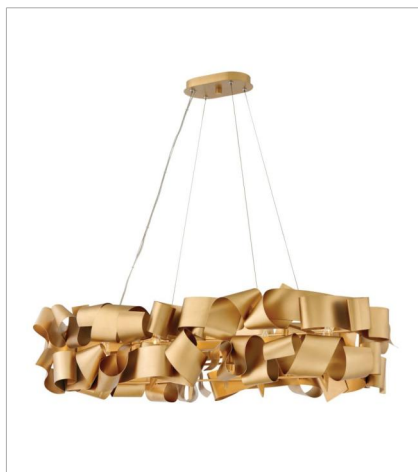

DELFINA

Delfina features a boldly elegant steel ribbon available in Deluxe Gold or Metallic Matte Bronze. This organic shape is both visually intriguing and pleasing as the light flows gently across the overlapping bands.

FINISH: Deluxe Gold

FR48605DXG

SIX LIGHT LINEAR

40" W, 10" H

Socketed

6-5w Cand. LED, 60w Equiv.

HINKLEY

HINKLEY
33000 Pin Oak Parkway
Avon Lake, OH 44012