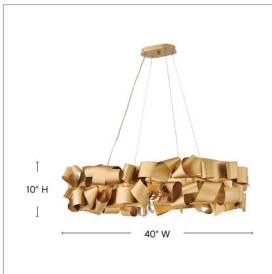

DELFINA

FR48605DXG

SIX LIGHT LINEAR

Delfina features a boldly elegant steel ribbon available in Deluxe Gold or Metallic Matte Bronze. This organic shape is both visually intriguing and pleasing as the light flows gently across the overlapping bands.

DETAILS

FINISH:	Deluxe Gold
MATERIAL:	Steel
DIMMABLE:	YES - WITH DIMMABLE LAMP (NOT INCLUDED)

DIMENSIONS

WIDTH:	40"
HEIGHT:	10"
DEPTH:	16
WEIGHT:	9lb

LIGHT SOURCE

LIGHT SOURCE:	Socketed
WATTAGE:	6-5w Cand. LED, 60w Equiv.
VOLTAGE:	120v

MOUNTING

CANOPY:	4.5"W X 8"L
LEAD WIRE:	1 X 144"

SHIPPING

CARTON LENGTH:	44
CARTON WIDTH:	22
CARTON HEIGHT:	12.5
CARTON WEIGHT:	14

PRODUCT DETAILS:

- Dry Rated
- This fixture is oval in shape
- Bold silhouette with dramatic details creates a modern statement
- This design features a luxurious gold finish with an opulent sheen